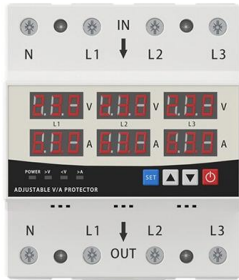

## LED DISPLAY PANEL

CURRENT STATUS CLEARLY VISIBLE

IT CAN CLEARLY SHOW THE CURRENT STATUS AND VOLTAGE STATUS,  
WITH EFFICIENT OPERATION AND RAPID RESPONSE.