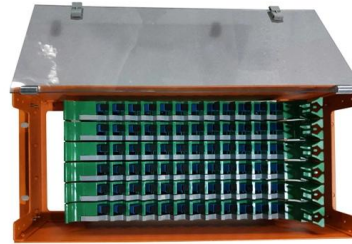

Cable Tray Accessories , Cable Management , YESSS Electrical

Click here to view our cable tray accessories. At YESSS Electrical, we offer fast and free delivery on all orders over £50.

[Contact Us](#)

Elbow for electrical supply cables , wire channels , trays , metal

Metal elbows for cable trays are an essential component in electrical installations, ensuring safety, durability, and aesthetic appeal. They are an excellent choice for industrial, commercial, and

[Contact Us](#)

Cable Tray Accessories, Cable Tray Hangers & Support , RS

Cable trays are components used in the wiring of buildings to support insulated cables and organise them to be hidden from view. They offer an alternative to open wiring or electrical conduit systems

[Contact Us](#)