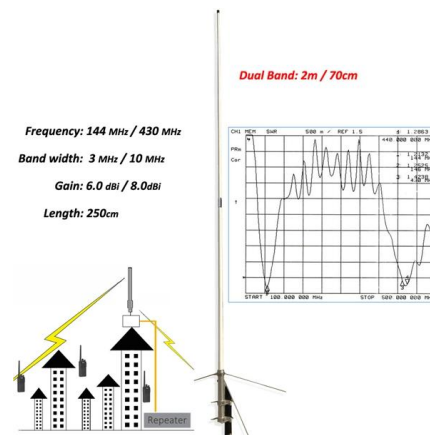

Cable tray accessories: horizontal elbows, vertical elbows, and

Cable tray accessories, including horizontal elbows, vertical elbows, and straight connectors, are essential components for efficient and secure cable tray installations in various industrial and

[Contact Us](#)

Cable Tray Accessories , RS

Browse our range of High-Quality Cable Tray Accessories. Buy Cable Tray Hangers, Cable Tray Supports, and Cable Tray Fittings. Shop Today!

[Contact Us](#)

Cable Tray Accessories

We Offer Products that are used in parallel with cable trays including brackets, ground clamps and splices. Cable Tray Accessories The several Cable Tray fixtures available are:

[Contact Us](#)

Cable Tray Accessories

Cable Tray ABW4SB-3 Barrier Strip, 3 m L x 4 in H, For Use With Aluminum Cable T

[Contact Us](#)