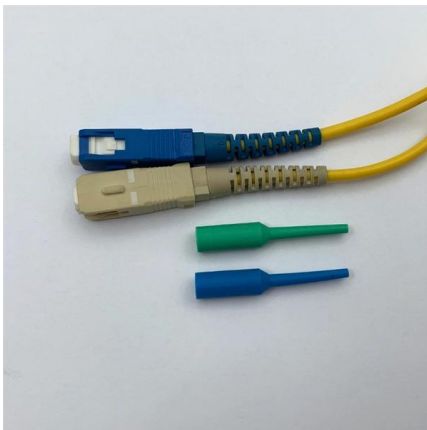

Compact PD and multi-PD distribution boxes

Stackable box with fixing lugs for screw and nail attachment. Coupling mounting plate with fixing ears, suitable for both screw and ejection mounting. Equipped with VD wire 2.5 mm².

[Contact Us](#)

PC Electric

PCE specialises in the production of CEE industrial plugs and sockets, earthing contact plugs and sockets and supplies a complete range of rubber, metal and plastic distribution boxes.

[Contact Us](#)

Understanding Distribution Boxes: Your Guide to Power

Every single type of these power distribution boxes serve to regulate electricity management systems safeguarding the structure against unauthorized

[Contact Us](#)