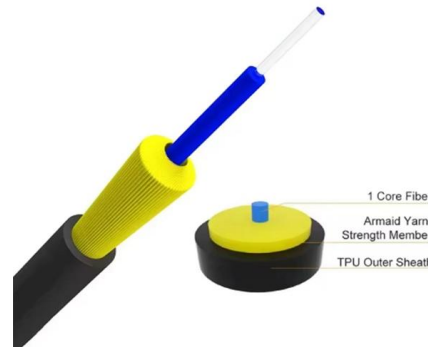

What is Amazon Elastic Block Store?

Amazon Elastic Block Store (Amazon EBS) provides scalable, high-performance block storage resources that can be used with Amazon Elastic Compute Cloud (Amazon EC2) instances.

[Contact Us](#)

Demystifying AWS Elastic Block Store (EBS): A

Think of EBS as a virtual hard drive for your EC2 (Elastic Compute Cloud) instances. It provides persistent, block-level storage that you can attach,

[Contact Us](#)

An Ultimate Guide for Metal Distribution Boxes

This article guides readers to know advantages of metal distribution box compared with plastic ones and safety measures are also included.

[Contact Us](#)