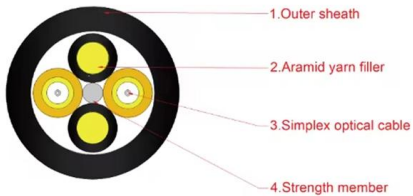

Gigabit 8-port L2+ managed industrial PoE switch

L2+ managed industrial PoE fiber switch with 4*10/100/1000M RJ45 ports and 4*100/1000M uplink SFP fiber ports. Port 1-4 can support IEEE 802.3 af/at PoE

[Contact Us](#)

Huawei OptiXstar P813E-E ONU

Huawei OptiXstar P813E-E is an Optical Network Unit (ONU) with eight GE ports that support Power over Ethernet (PoE) and Power over Ethernet Plus (PoE+), delivering high-quality voice, data, and

[Contact Us](#)