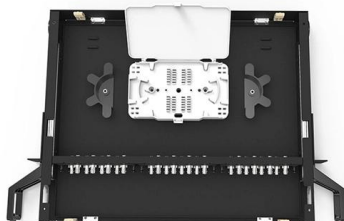

8-Port Gigabit L2 Managed PoE+ Switch, 140W, 2

The energy-efficient NGS8C2POE 8-Port Gigabit L2 Web-Smart Managed PoE+ Network Switch features eight twisted-pair RJ45 Gigabit Ethernet

[Contact Us](#)

Campus Switches RG-SF2920-8GT2MG2XS-P 8-Port GE All-Optical

RG-SF2920-8GT2MG2XS-P 8-Port GE All-Optical PoE Switch, 2 × 5G Electrical Ports (Backward Compatible) Various port combinations, rate increase, installation in a concealed telecommunication

[Contact Us](#)

eero eero PoE Gateway, 10-port eero router and PoE

ROUTER AND PoE SWITCH IN ONE - eero PoE Gateway can support wired speeds up to 9.4 Gbps on either of two 10 GbE ports (upload and download) And with

[Contact Us](#)