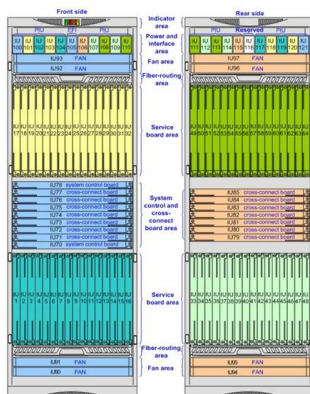

Linksys 24 Port Gigabit Managed Network Switch with 4 x 1Gb Uplink SFP

Linksys 24-Port Managed Gigabit Ethernet Switch with 4 x 1G SFP Ports A wireless network may not be the best option for your business for a variety of reasons, including unreliability, slow download

[Contact Us](#)

50KW modular power converter