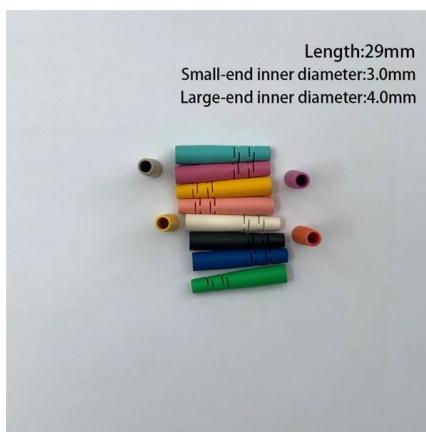

1 km Reel of Aerial Mini Figure-8 Drop Fiber Optic Cable, G.657A2

Find many great new & used options and get the best deals for 1 km Reel of Aerial Mini Figure-8 Drop Fiber Optic Cable, G.657A2, Singlemode, at the best online prices at eBay!

[Contact Us](#)

FTTH Drop Cable , Indoor & Outdoor Fiber Optic Drop

Secure your network's last mile with our professional-grade FTTH Drop Cables. Featuring a flat, easy-strip design and G.657 bend-insensitive fiber, these cables