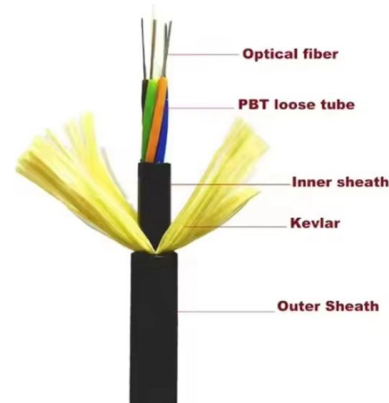

1 km Reel of Aerial Mini Figure-8 Drop Fiber Optic Cable, G.657A2

Find many great new & used options and get the best deals for 1 km Reel of Aerial Mini Figure-8 Drop Fiber Optic Cable, G.657A2, Singlemode, at the best online prices at eBay!

[Contact Us](#)

FTTH Drop Cable , Indoor & Outdoor Fiber Optic Drop

Secure your network's last mile with our professional-grade FTTH Drop Cables. Featuring a flat, easy-strip design and G.657 bend-insensitive fiber, these cables