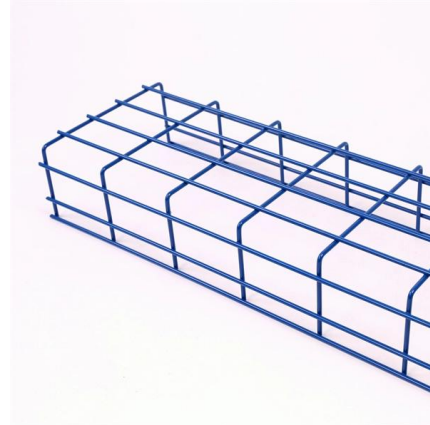

Identifying and Ordering Trim Strips for your Andersen 400 Series

Box bay windows are bay windows designed at a 90° angle. Box bay windows are an option available with casement windows only. Exterior trim is applied at each outer corner. Replacement Parts

[Contact Us](#)

Reinforced Edging Strip , Heavy Duty Grommet , UK Stock

Heavy Duty Edging Strip with steel-reinforced PVC core--protects and finishes panel edges securely. Flexible, durable & in stock for next-day UK delivery.

[Contact Us](#)

1/2m Rubber U Channel Edge Guard Sealing Strip With

Industrial Distribution Box Glass Metal Wood Panel Board Sheet Cabinet

[Contact Us](#)