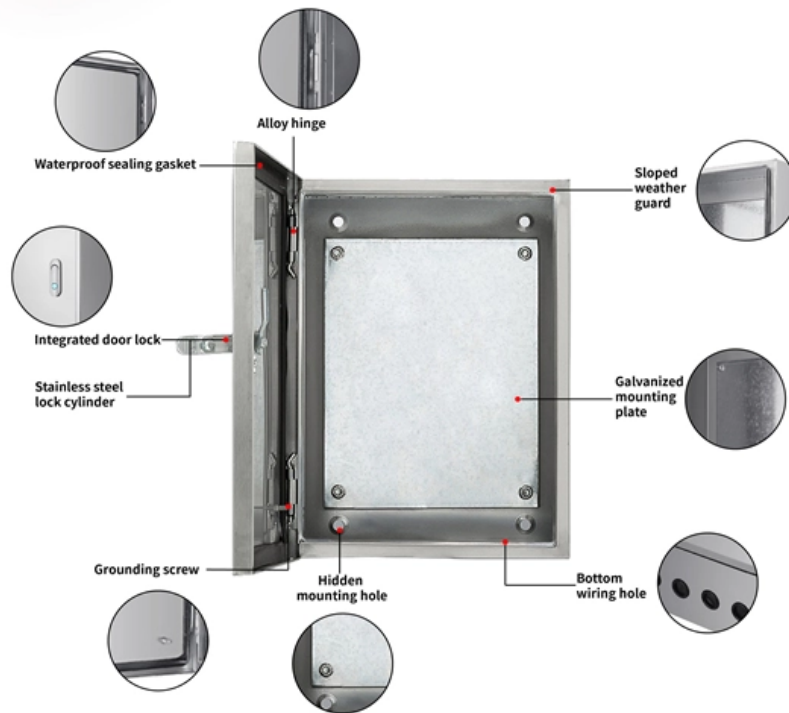

# Edge trim strip for distribution box

## Edge trim strip for distribution box

---

### Rubber Edge Trim 13Feet, EPDM U Channel Edge Seal

About this item ??Material?The u channel rubber edge trim with high-quality EPDM rubber materials, extremely hard wearing and washable. ??Function

[Contact Us](#)

### S-Shaped Rubber Glass Sealing Strip Edge Trim For Distribution Box

Applications: Designed to block drafts, dust, water, noise, and insects, these versatile seals are perfect for doors, windows, automotive trim, RVs, cabinets, and