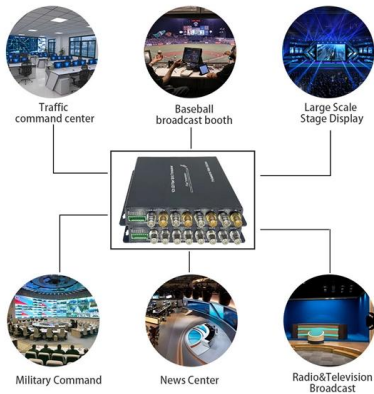

Hier sollte eine Beschreibung angezeigt werden, diese Seite lässt dies jedoch nicht zu.

[Contact Us](#)

10 Gigabit SFP Switches , 10 Gig SFP Switch , 10Gbs

VERSITRON's 10 Gig SFP Switches feature 4x 1G/10G SFP/SFP+ ports, providing high-speed fiber connectivity ideal for large enterprises and data centers. These

[Contact Us](#)

Best 10Gb Switch of 2026: Tested and Reviewed

In this comprehensive guide, we've tested and reviewed the best 10Gb switches to help you make an informed decision.

[Contact Us](#)