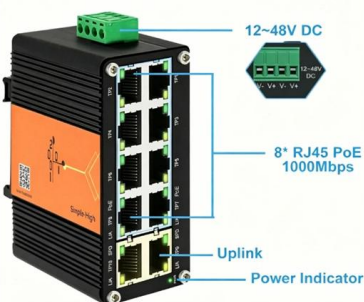

[Contact Us](#)

SWE440A

The SWE440A combines true 40/10G switching capability with a link to legacy 1000BASE-T systems.

[Contact Us](#)

Vpx3 655 , Defense Solutions , Curtiss-Wright

The VPX3-655 3U VPX Ethernet switch card supports 1G, 10G and 40G ports for high-speed connectivity of modular embedded computing applications.

3U VPX 10G 48-Channel Rugged Ethernet Switch

This 48-port 3U VPX-managed Ethernet Switch is configurable for system connectivity, speeds, port types, and interoperation with various high-speed

[Contact Us](#)

10G Switches - 5-Port 10G Switch , TRENDnet

TRENDnet's 5-Port 10G Switch, model TEG-S750, provides advanced high bandwidth performance, ease of use, and reliability. The TEG-S750 10G switch features five dedicated 10G ports for high

10 Ports PoE Switch 12~48V DC
Booster Function

Xtreme/10G XDG205

The Xtreme/10G Managed Ethernet Switch/Router provides high density, high port count Layer 2 switching and Layer 3 routing with 10G uplinks. A total of 36