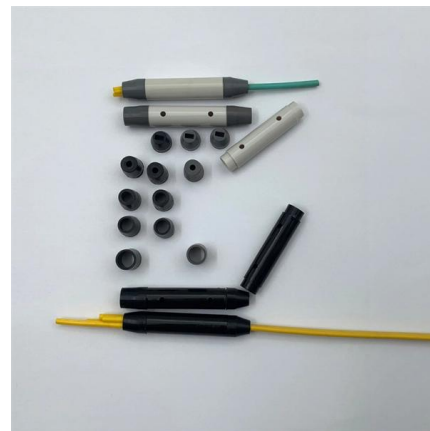

Cable Trays and Accesories

Cable Trays and Accesories are designed to meet most requeriments of cable and electrical wire installations and comply to local international standards of

[Contact Us](#)