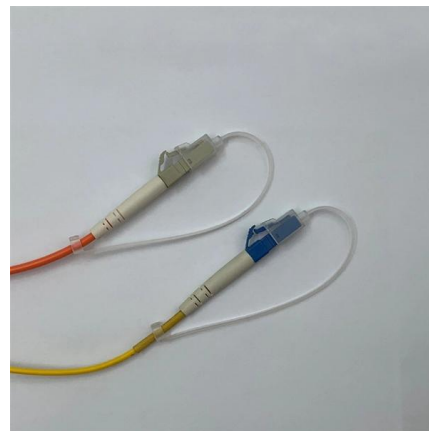

[Contact Us](#)

E2000 APC to SC APC Female to Female Fiber Adapter

Introduction to E2000 SC adapter E2000 SC APC adapter Simplex Single Mode Green plastic is designed to connect the fiber optic patch cords which one head is E2000 connectors. or the fiber

[Contact Us](#)

Conversion Adapter E2000®/APC-M auf SC/APC-F

Conversion Adapter E2000®/APC-M auf SC/APC-F - Conversion Adapter auch

[Contact Us](#)

Upgrade Your Fiber Network with E2000 to SC Hybrid Adaptor

The E2000 to SC Single Mode Simplex Fiber Adapter is a hybrid optical adapter designed to interconnect E2000 and SC connectors within single mode networks. Built with a

[Contact Us](#)

E2000/APC to SC/APC Hybrid Simplex Singlemode