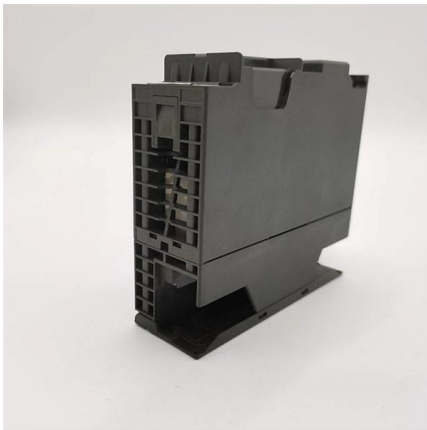

Hybrid E2000 Connector Adapter , Kingfisher International

E2000 E2K to SC Hybrid Connector Adapter For use with compatible Kingfisher Optical Power Meter, Optical Light Source, Optical Loss Test Set, Optical Variable Attenuator, or typical fiber-fiber

[Contact Us](#)

Conversion Adapter E2000®/APC-M auf SC/APC-F

Conversion Adapter E2000®/APC-M auf SC/APC-F - Conversion Adapter auch

[Contact Us](#)

Upgrade Your Fiber Network with E2000 to SC Hybrid Adaptor

The E2000 to SC Single Mode Simplex Fiber Adapter is a hybrid optical adapter designed to interconnect E2000 and SC connectors within single mode networks. Built with a

[Contact Us](#)