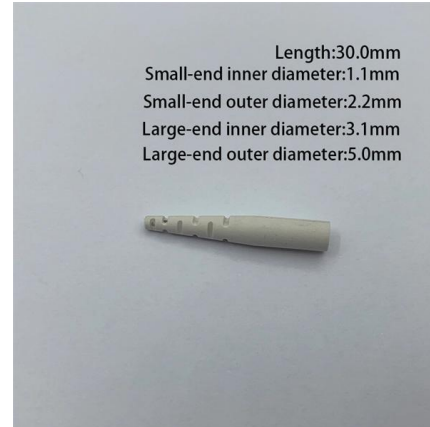

Electrical Wiring Tools and Accessories , Waytek

Our in-stock inventory includes professional-grade wire strippers, crimping tools, pin removal tools, fuse pullers, and loom insertion tools to help you tackle any

[Contact Us](#)

Electrical Wiring , Diversitech Global

Beyond functionality, your customers will appreciate the ergonomic design and superior quality of the tools included in our kits. Each tool is crafted with comfort

[Contact Us](#)

Electrical Wire Terminals Kits

Find complete electrical terminals kits including colour-coded ferrules, copper tube terminals and pre-insulated terminals, supplied with crimp tools and PVC tape in

[Contact Us](#)