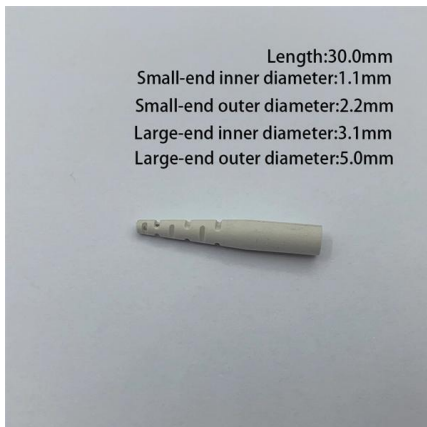

TOOL KIT ASSORT ELECTRICIAN FB

- Includes pliers, screwdrivers, wire strippers, and more, ensuring preparedness for installations, repairs, and maintenance work. - Housed in a durable toolbox for

[Contact Us](#)

Power Distribution Boxes: A Complete Overview , Eventech

Efficiency: By centralizing electrical connections, DB boxes streamline power distribution, minimizing the need for lengthy wiring runs.
Durability: Built to

[Contact Us](#)

Power Distribution Boxes Explained Simply

Learn what a power distribution box is, how it works, key components, types, and why it's vital for safe and efficient electrical systems.

[Contact Us](#)