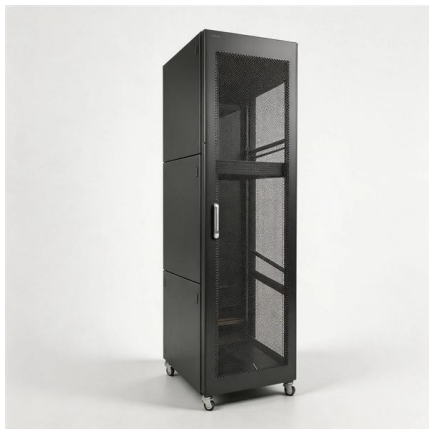

[Contact Us](#)

Power Distribution Box Terminal Cable Wiring Harness

Featuring KST250 connectors, this wiring harness ensures secure power connections for power distribution boxes, control panels, and electrical systems. Made with UL1007 20AWG wire, this cable

[Contact Us](#)

What is a Distribution Box? - A Comprehensive Guide

A distribution box organizes and controls power flow, ensuring safety and efficiency in electrical systems.

[Contact Us](#)

1. An Ultimate Guide for Metal Distribution Boxes

1) Metal Distribution Boxes Constructed from steel, aluminum, or cast iron, metal distribution boxes are highly durable and resistant to mechanical damage. Ideal

Electrical Wiring Tools and Accessories , Waytek