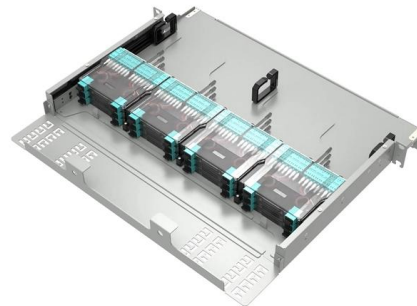

Electrical Wiring , Diversitech Global

Beyond functionality, your customers will appreciate the ergonomic design and superior quality of the tools included in our kits. Each tool is crafted with comfort

[Contact Us](#)