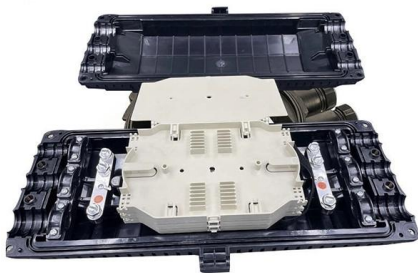

Electric distribution box wiring tutorial (very simple and practical)

In this video, we are going to wire a power distribution box. This small box has an rccb switch that protects the outputs from electric shock and also has a miniature switch that protects the

[Contact Us](#)