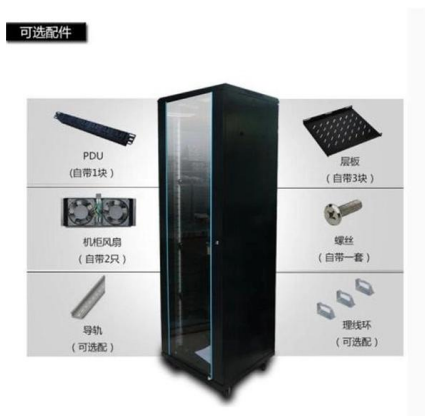

Best Practice Guide to Cable Ladder and Cable Tray Systems

This guide covers cable ladder systems, cable tray systems, channel support systems and associated supports intended for the support and accommodation of cables and possibly other electrical

[Contact Us](#)