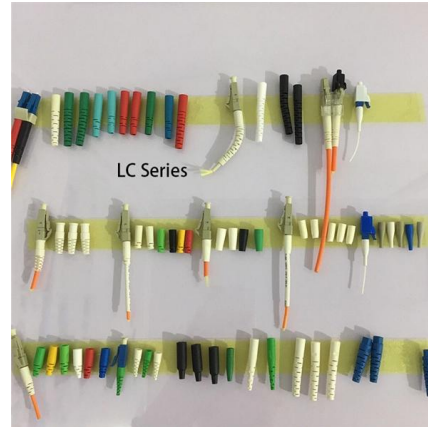

Cable Containment Systems , Trays, Baskets

Discover high-quality cable containment solutions at Direct Channel. Our range includes cable trays, basket trays, ladder racks, trunking, and galvanized

[Contact Us](#)

Ducts & Trays - Briticom

Ducts & Trays for Cable Management Briticom offers a complete copper cable management system with its CableDuct system and wire mesh cable trays. All pictures shown are for illustration purpose only.

[Contact Us](#)