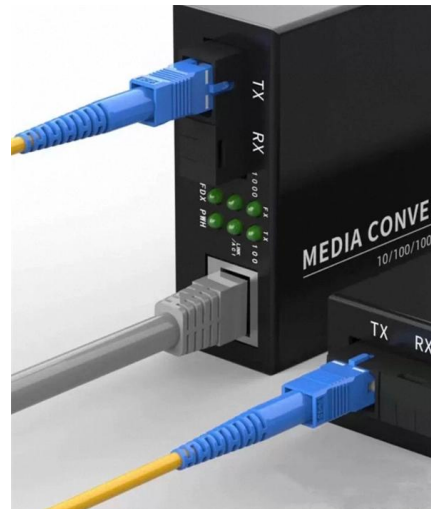

[Contact Us](#)

19" fully loaded optical distribution frame (ODF) LC-DX

Product information "19" fully loaded optical distribution frame (ODF) LC-DX 12 port, multimode OM3, 1U" from LogiLink Professional LogiLink's fully assembled fiber

[Contact Us](#)

ISOLED®

Hier sollte eine Beschreibung angezeigt werden, diese Seite lässt dies jedoch nicht zu.

[Contact Us](#)

Dell PowerEdge 2420, 4220, and 4820 rack

enclosures

Dell has introduced both wide and deep versions of the PowerEdge rack enclosures to address specific market requirements for additional space for power and cable management. The 42U and 48U

[Contact Us](#)

HCP326812N

I-Line circuit breaker panelboards are available as 400-1200 A main lugs only and 100-1200 A main circuit breakers. This HCP I-Line panelboard interior is a 1200A

[Contact Us](#)