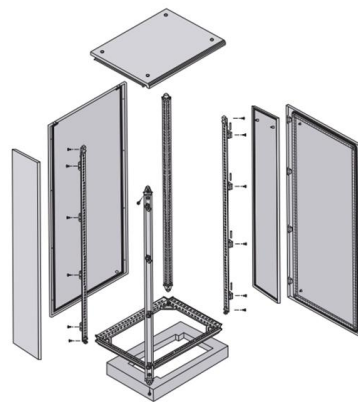

Nokoxin Telecom-Grade Fiber Optic Patch Cable, Single-Mode Dual-Core

Compra Nokoxin Telecom-Grade Fiber Optic Patch Cable, Single-Mode Dual-Core Fiber Optic Cable, Optical Module, Data Center Connection Pigtail, Supports Customized Length, UPC Connector, 3

[Contact Us](#)