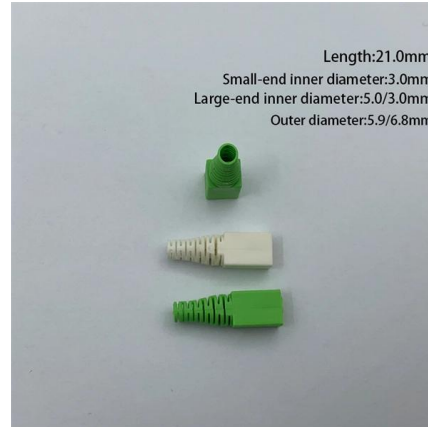

Professional Guide: SC to SC Fiber Patch Cord -

Technical Specifications & Color Coding To guarantee the proper transfer of optical signals, fiber patch cords must be manufactured in accordance

[Contact Us](#)

Fiber Optic Patch Cord

Fiber optic patch cord is available in both singlemode and multimode versions. Both singlemode and multimode versions fiber optic patch cord come with a zirconia

[Contact Us](#)

Single Mode Duplex LC/APC Fiber Optic Patch Cord

Our fiber optic cable assemblies are available to provide wide variety of fiber optic patch cords/pigtails. Types of cables include: single mode (OS1, and OS2) and multimode (OM1, OM2, OM3, OM4, and

[Contact Us](#)