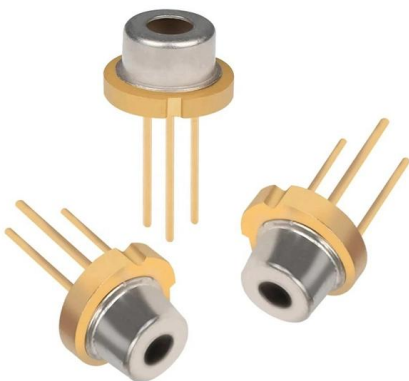

Fiber Optic Patch Cord Types: SC/LC/FC/ST

Find high-quality fiber patch cords from Zion Communication - SC/LC/FC/ST

[Contact Us](#)