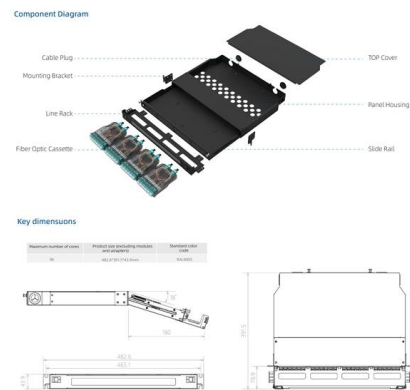

Fiber Optic Patch Cable Single-mode, Simplex, SC/APC-E2000/APC

High-quality SC-E2000 or E2000-SC single-mode (mono-mode) simplex fiber-optic patch cable. We deliver each patch cord separately packed and accompanied by its optical quality measurement

[Contact Us](#)

APC vs UPC Fiber Patch Cord: Key Differences and

In-depth analysis of the differences between APC and UPC fiber patch cords: end face polishing angle (8° vs flat), return loss (>=60dB vs >=50dB), application