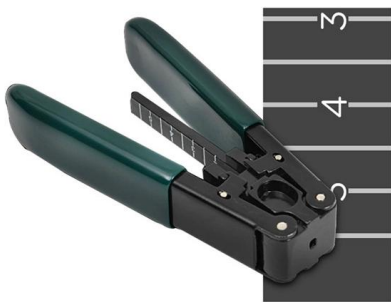

Fiber Patch Cords for Data Centers

CommScope engineers and manufactures a complete line of high quality fiber patch cords for data centers

[Contact Us](#)

SOPTO

A deep-dive into the technology of fiber patch cords. Learn about Single-mode vs. Multimode, LC/SC/MPO connectors, UPC/APC polish types, and critical selection criteria for high

[Contact Us](#)

Fiber Optic Patch Cables: The Complete 2026 Buyer's Guide

Confused by LC, SC, MPO, UPC, and APC? This complete fiber optic patch cable guide covers connector types, single-mode vs multimode, insertion loss specs, and how to choose the right

[Contact Us](#)