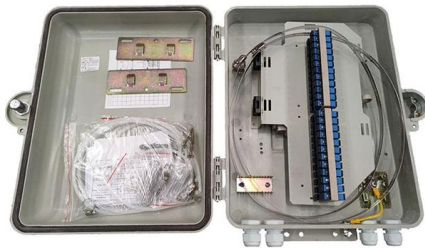

Fiber Optic Patch Cable Single-mode, Duplex, LC/UPC

High-quality LC-E2000 or E2000-LC single-mode (mono-mode) duplex fiber-optic patch cable. We deliver each patch cord separately packed and accompanied by

[Contact Us](#)

Fiber Optic Patch Cord SC/APC Duplex SM , Fiber

Fiber Optic Patch Cable are made from single or multi-fiber cables and pre-terminated at each end with fiber optic connectors. Fiber optic connectors on the

[Contact Us](#)

FTTH Patch Cord Selection Guide: SC/APC vs LC/UPC,

Learn how to choose the ideal FTTH fiber patch cord for OLT, ONU, and data center use. Compare SC vs LC, APC vs UPC, jacket types, and

[Contact Us](#)