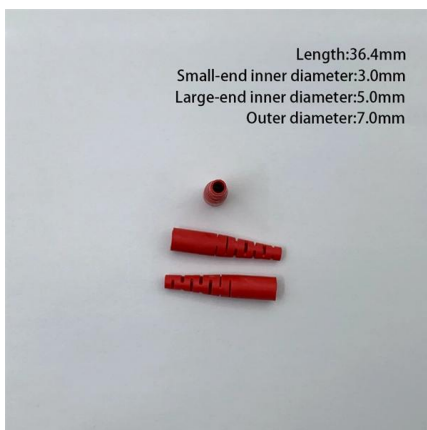

Understanding Fiber Optic Drop Cables: Types, Features, and

Fiber optic drop cables are critical components in modern telecommunication networks, facilitating high-speed data transmission. As the demand for faster internet and data services

[Contact Us](#)