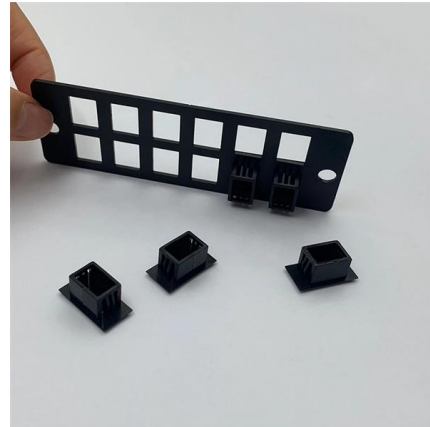

Optical Fiber Drop Cable Explained: Type, Application & FTTH

Discover optical fiber drop cables for FTTH networks: types (indoor/outdoor, figure-8, duct), applications in homes/enterprises, and key features like LSZH sheaths & FRP reinforcement.

[Contact Us](#)

Figure 8 Fiber Optic Drop Cable

The instructions in this document explain how to prepare end openings of the Prysmian Figure 8 Fiber Optic Drop Cable for termination. The document also covers applications notes including the use of

[Contact Us](#)