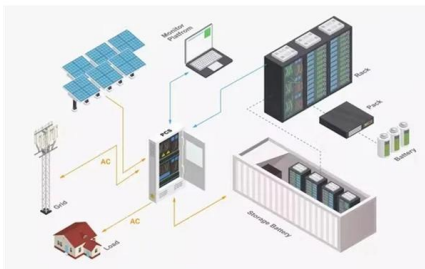

Cable Tray Accessories, Cable Tray Hangers & Support , RS

Cable trays are components used in the wiring of buildings to support insulated cables and organise them to be hidden from view. They offer an alternative to open wiring or electrical conduit systems

[Contact Us](#)

Cable Tray Mounting Brackets , McMaster-Carr

Choose from our selection of cable tray mounting brackets in a wide range of styles and sizes. Same and Next Day Delivery.

[Contact Us](#)

Beama Best Practice Guide , Installation Of The System , Cable

2.2 Structural characteristics When considering the installation of the cable supports system it is imperative to avoid the cutting or drilling of structural building members without the approval of the

[Contact Us](#)