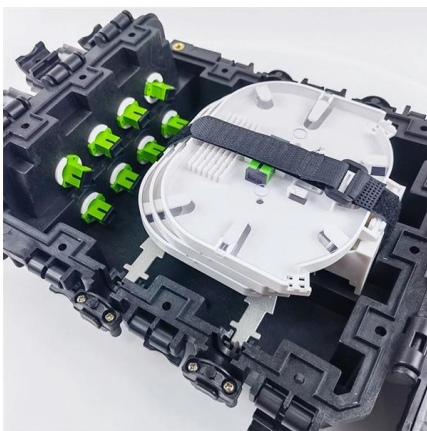

Cable Tray Accessories, Support Bracket, Fittings & More

Buy your cable tray accessories online, along with other cable management solutions like cable ties and cable glands, to complete your installation. We offer a seamless online ordering experience and fast,

[Contact Us](#)

Cable Tray Accessories

Cable Tray Accessories High quality cable tray accessories to ensure complete functional tray system. Suitable for indoor or dry conditions use. Choose from

[Contact Us](#)

Cable Tray Supports & Clamps

These heavy duty hold down cable tray clamps can be used to attach the cable tray to most surfaces by field drilling holes into the side of the tray and the mounting surface. Hardware for attaching to tray is

[Contact Us](#)

Cable Tray / Ladder Tray INSTALLATION PowerTray

INSTRUCTIONS: Protect cable and wiring from damage or to power tray fitting using 1/4" hardware. Feed screws thru hole in cover, mark and drill thru top siderail flange of tray and attach on other side with

[Contact Us](#)

Guide to cable support systems