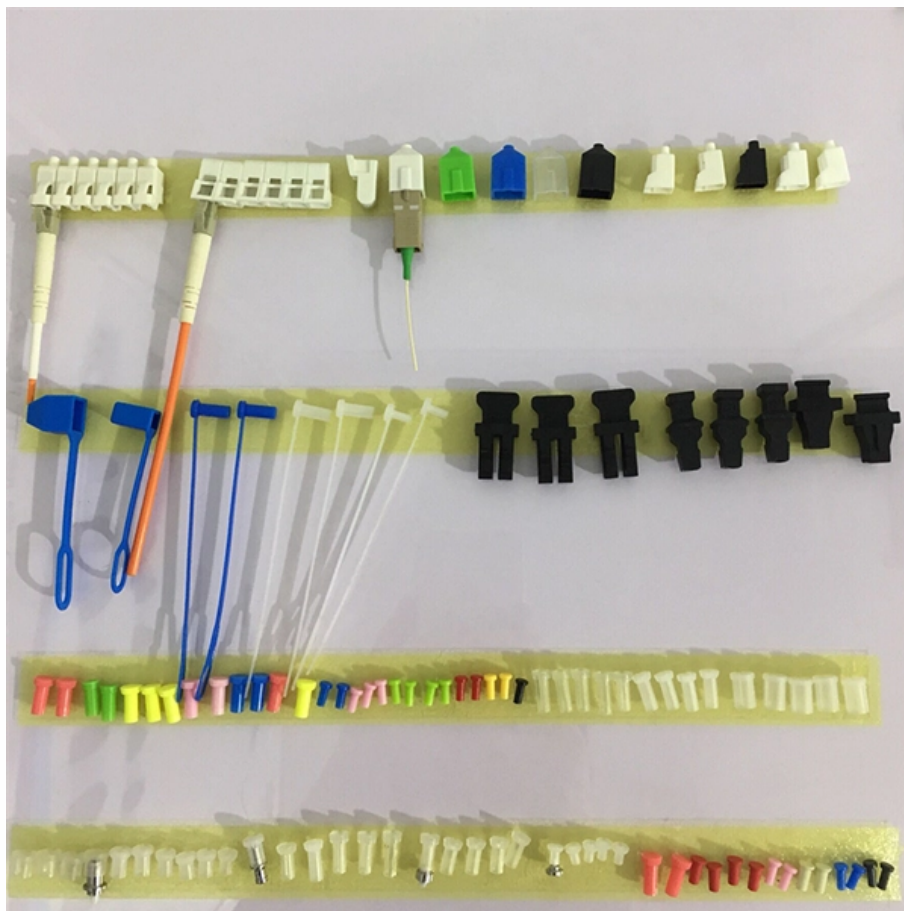

# Drilling brackets for cable trays

## Overview

---

These brackets are securely fixed to the wall or ceiling using a supporting flange, providing a stable and reliable platform for the cable tray system. They come in various designs, including L-brackets, U-brackets, and cantilever arms. OBO BETTERMANN has offered products and solutions for electrical installation for over 100 years. With our many years of experience, we are one of the leading manufacturers in this field. Our cable trays are produced in fit for purpose materials like stainless steel, galvanized, aluminium and fibreglass (FRP/GRP) composites to suit any project type both offshore and onshore. Several mounting options are available for wire mesh basket trays and cable trays, improving safety, ease of maintenance, and overall effectiveness. Since cable tray support is used in a wide variety of applications, and under varying conditions, it is important that you gain an understanding of. 75mm Premier Stand Off Brackets (HDG) The 75mm Premier stand off bracket is designed for securely spacing cable trays up to 75mm wide from wall or surface mounts.

## A Guide to Cable Tray Accessories and Their Functions

Explore a detailed guide to cable tray accessories and understand their uses in ensuring safety, stability, and efficiency in electrical system

[Contact Us](#)

## Cable Tray Supports & Clamps

These heavy duty hold down cable tray clamps can be used to attach the cable tray to most surfaces by field drilling holes into the side of the tray and the mounting surface. Hardware for attaching to tray is