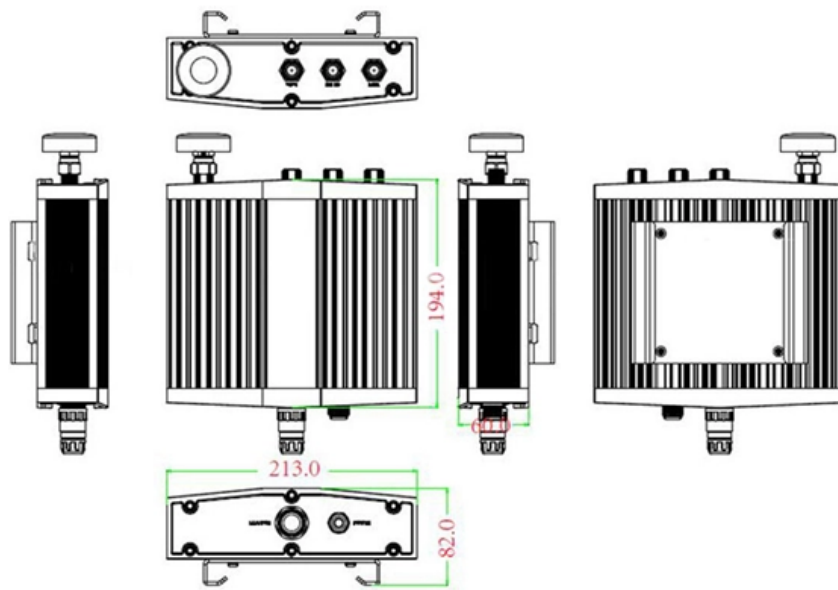

FRINDEL OPTICS

Drilling Distribution Box Configuration

Mechanical drawing

Drilling Distribution Box Configuration

What hand and power tools are used to install a

Install distribution box systems with essential hand tools like screwdrivers and pliers, plus power tools such as drills and impact drivers for efficient setup.

[Contact Us](#)

Area distribution boxes with connectors

The area distribution box associated with the copper or optical feedthrough sockets allows total flexibility: the connections close to the workstation are centralised.