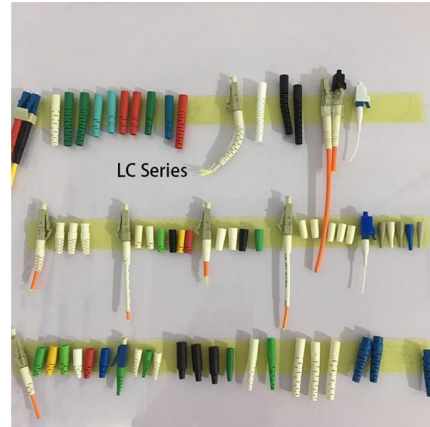

NEMA 3R Vented Drive Box for Oil & Gas

Pre-drilled mounting holes and multiple sizes available make installation and component configuration straightforward, accommodating drives from 3-100 HP. Protect your vital equipment and ensure

[Contact Us](#)

The installation requirements for the distribution box

Introduction
Understanding The Components of A Distribution Box
Selecting The Right Distribution Box
Site Preparation and Location
Requirements
Electrical Connections and Wiring
Compliance with Standards and Regulations
Conclusion
A distribution box is a crucial part of any electrical system. It's divided into two main sections that work together to keep everything running smoothly and safely. See more on eabel Published: Feb 7, 2025 Schneider Electric

Power Distribution Equipment - 0100DB2301 Electrical Distribution

This allows the low-voltage switchgear lineup to be placed against a wall. This configuration is also useful in electrical house applications where no exterior doors are necessary to access the back side

[Contact Us](#)

Power Distribution Boxes Explained Simply

Learn what a power distribution box is, how it works, key components, types, and why it's vital for safe and efficient electrical systems.

[Contact Us](#)