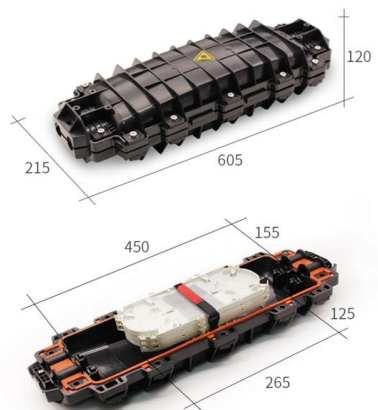

Distribution Box SPN DBs Double Door, 12 way, BQS112H

Distribution Box SPN DBs Double Door, 12 way, BQS112H Panasonic

[Contact Us](#)

Double Door SPN Distribution Box, 24 Way, TPN

Divya Electricals - Offering Double Door SPN Distribution Box, 24 Way, TPN at INR 1369/piece in Chennai, Tamil Nadu. Get MCB Distribution Boards at lowest price ,

[Contact Us](#)