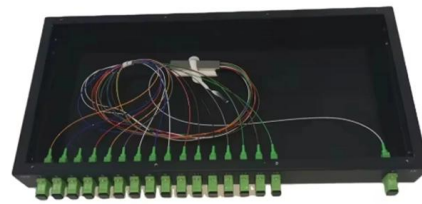

Enclosure Box with Double Doors/Switch Panel with

With 20 years' experience in electrical industry, is the leading manufacturers of distribution boxes in China, specialized in producing and reserching all kinds of

[Contact Us](#)

Legrand 18way Spn Double Door Distribution Box 507614

Manibhadra Electricals Private Limited - Offering Legrand 18way SPN Double Door Distribution Box 507614, IP Rating: IP43 at INR 1700/number in Mumbai,

[Contact Us](#)

Distribution Box

Distribution Box - Double Door SPECIFICATIONS
Type - Wall mounting surface type
Material - Electro Galvanized steel 1.2mm, 1.5mm, 2.0mm
Body - Folded and seam welded. Four 9mm diameter holes

[Contact Us](#)