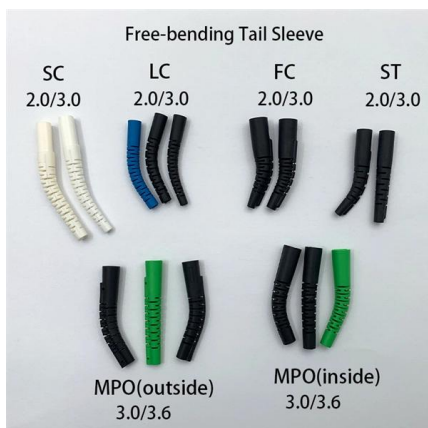

Metal Distribution Box, MDC Series, Sieben Group Co., Ltd.

MDC series metal distribution boxes are designed for safe, reliable distribution and control of electrical power as service entrance equipment in residential,

[Contact Us](#)