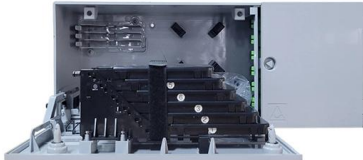

Dominic Dual-Core Fiber Optic Patch Cord

What Are Fiber Patch Cord Types and How to Choose?

Conclusion Fiber patch cord has helped many people to achieve larger bandwidths and greater speeds, and the benefit of which is stretching across a

[Contact Us](#)

Multimode Patch Cords - FiberOptics

Have any questions? Talk with us directly using LiveChat.

[Contact Us](#)