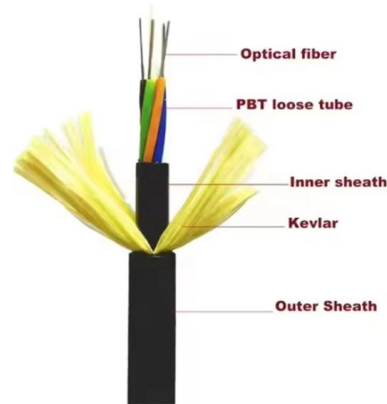

Distribution boxes , Ahlsell - We make it easier to be pr

Ahlsell Products Electric Panels and fuses 20-24 24 Temporary power, output posts, construction panels Distribution boxes

[Contact Us](#)