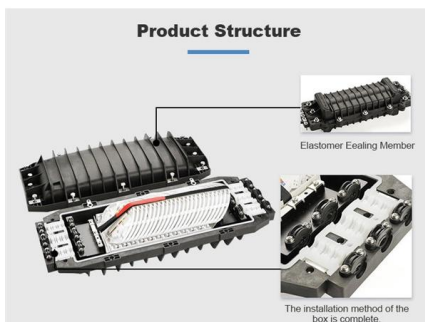

Ladder Trays , Cable Tray and Reels , Wire and Cable Management

Refers to the approximate height of a cable tray used for specifying. Selecting a specific height will show cable trays with that height, as well as cable tray accessories compatible with that height.

[Contact Us](#)