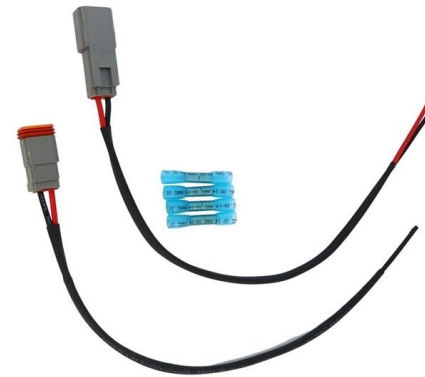

Ladder Trays , McMaster-Carr

Choose from our selection of ladder trays, including over 475 products in a wide range of styles and sizes. Same and Next Day Delivery.

[Contact Us](#)