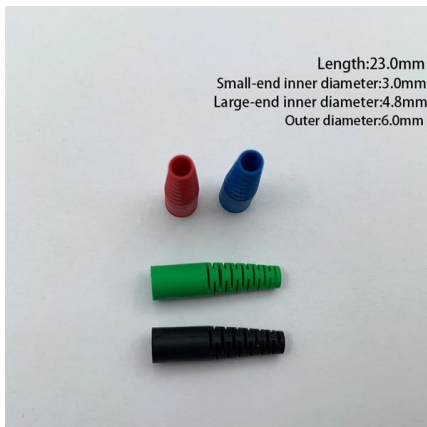

Cable Tray and Reels , Wire and Cable Management

Fast installation with dependable support. Everything you need to build a cable management system, including Cablofil wire mesh cable tray, ladder cable tray,

[Contact Us](#)

5"

Create a 45° or 90° downward angle in fiber cable trays with this elbow. Tool-free installation, flame-retardant PVC construction, and snap-on cover included.

[Contact Us](#)

Graybar , Homepage

Hier sollte eine Beschreibung angezeigt werden, diese Seite lässt dies jedoch nicht zu.

[Contact Us](#)