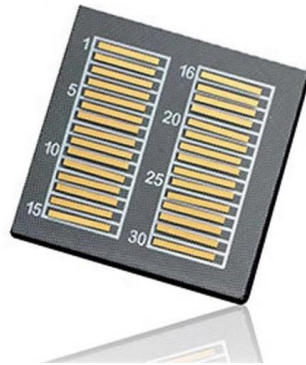

Horizontal elbow

Home Products Combitech product line C5 - Cable tray system Accessories Elbows Horizontal elbow

[Contact Us](#)

Our Products , ELPRO , Steel Pipe Conduit and Cable Support

Our Products Cable Tray Systems These are suitable for laying cable in exposed area. Sized range from 50mm wide and 2.4 - 6.0 metres in length. Materials used are hot dipped galvanized steel,

[Contact Us](#)

Horizontal 90° Elbow Horizontal Fitting PW Ladder Cable Tra

PW Ladder Cable Tray Horizontal Fitting 90HB Horizontal 90° Elbow Radius Width Radius 2 R 12

[Contact Us](#)