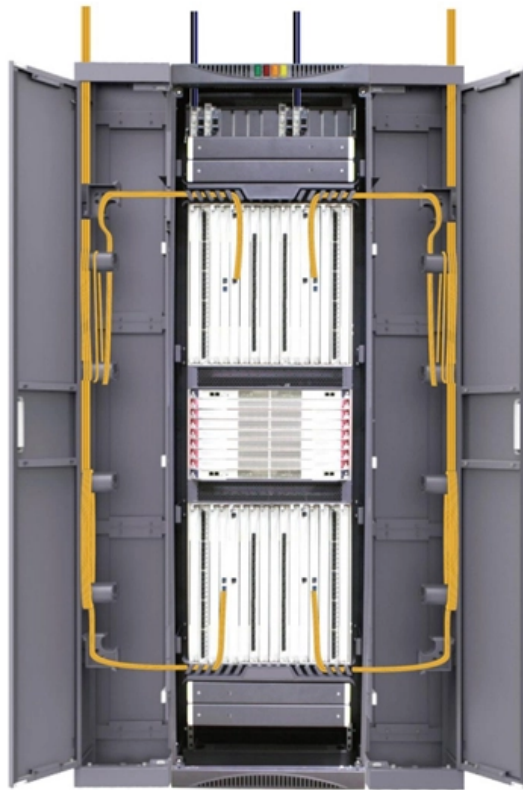

## Overview

---

The H3C Industrial Ethernet 4300 switch series are industrial Ethernet switches designed for harsh environments and wide operating temperatures.