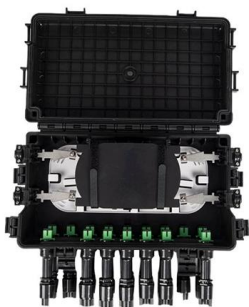

12V UTILITY DISTRIBUTION PANEL, 11 PROTECTION FUSES DL30 209850 12V 16A SWITCHING BATTERY CHARGER CB516-3 321517 DRINKING WATER

[Contact Us](#)

Contact Us

For datasheets, pricing, or custom fiber access solutions, please visit:
<https://frindel.es>