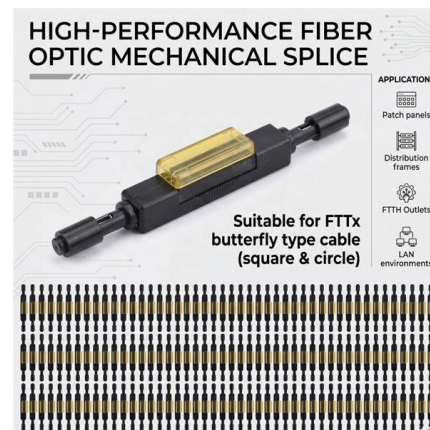

Shared Inbox vs. Mailbox vs. Distribution List: Explained

Comparison Table: Shared Inbox vs. Shared Mailbox vs. Distribution List To help you understand the differences between these three email

[Contact Us](#)