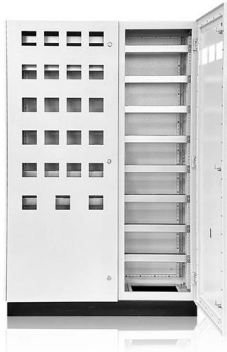

Distribution panel distribution box accessories

Top Panel Boxes & Accessories , Durable & Versatile

Discover our range of panel boxes and accessories for secure electrical management. Featuring durable enclosures, distribution boxes, and essential

[Contact Us](#)

Distribution enclosure, Distribution box

Used for strong current connection of high voltage distribution box, all-in-one controller, battery box and other equipment. JX59 single-core series adopt plastic housing, while JX59M single-core series

[Contact Us](#)