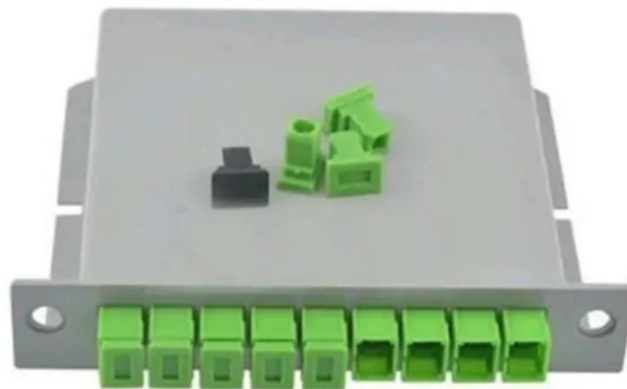

Distribution boxes and circuit breakers

Distribution boxes and circuit breakers

Main Breaker Meter Combos for Service Entry , Lowe's

Breaker boxes are central components of electrical systems and help distribute power and manage circuits within a building. They house circuit breakers that

[Contact Us](#)

What is a Distribution Box? - A Comprehensive Guide

A electrical distribution box acts as the central hub for managing electrical power, directing the main supply into subsidiary circuits equipped with

[Contact Us](#)

Power Distribution Boxes Explained Simply

Key Takeaways A power distribution box (also called PDU or distro) directs electricity from a main source to multiple circuits. It acts like a hub or traffic

[Contact Us](#)

Ultimate Guide To Distribution Boxes Db Boxes Types

What Does a Distribution Box Do? A Distribution Box, commonly known as a DB Box, serves as the central point for safely distributing electrical power from a main