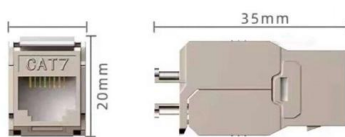

Distribution boxes and circuit breakers

Main Breaker Meter Combos for Service Entry , Lowe's

Breaker boxes are central components of electrical systems and help distribute power and manage circuits within a building. They house circuit breakers that

[Contact Us](#)

Circuit Breaker: What it is And How it Works , Electrical4U

Circuit breakers protect electrical circuits from damage caused by overcurrent, short circuits, or overload. They interrupt the flow of current when a

[Contact Us](#)

Circuit Breaker Distribution Box Electrical, Outdoor

Insulation Design This distribution box is Made of high quality plastic material, durable and sturdy. This distribution box is designed for 5/8/12/15/18/24 ways

[Contact Us](#)

4 Way Circuit Breaker Box, IP66 Rain Proof, Solar Power Distribution

4 Way Circuit Breaker Box, IP66 Rain Proof, Solar Power Distribution Panel with Durable Design for Indoor and Outdoor Use

[Contact Us](#)