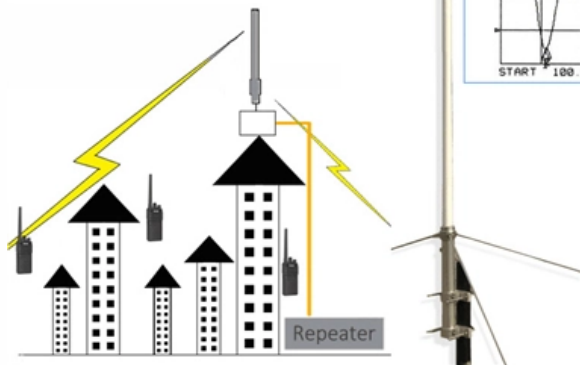

# Distribution box with magnet

**Frequency: 144 MHz / 430 MHz**

**Band width: 3 MHz / 10 MHz**

**Gain: 6.0 dBi / 8.0dBi**

**Length: 250cm**

**Dual Band: 2m / 70cm**