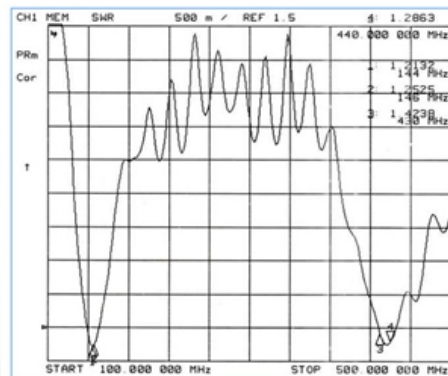

# Distribution box with magnet

**Frequency: 144 MHz / 430 MHz**

**Band width: 3 MHz / 10 MHz**

**Gain: 6.0 dBi / 8.0dBi**

**Length: 250cm**

**Dual Band: 2m / 70cm**