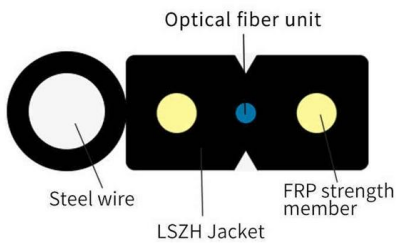

Enclosure Mounting, Hardware & Fasteners

Our enclosure mounting and hardware solutions help ensure secure installation, reliable performance, and long-term protection for enclosure systems across

[Contact Us](#)