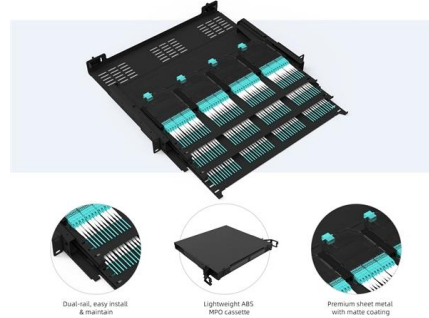

[Contact Us](#)

How to Choose the Right Wall-Mount Box for Compact

Discover how to select the perfect wall-mount box for machinery and control panels. Learn about footprint optimization, IP rating selection, and

[Contact Us](#)

Pre-Terminated Patch Panel

- Standard 19" width
- Max 144 fibers in 1U
- Ultra-High Density Ready

StarTech 28-Inch Wall-Mount Media Enclosure,

Amazon : StarTech 28-Inch Wall-Mount Media Enclosure, Cable Management Box for Network Distribution, Structured Media Enclosure :