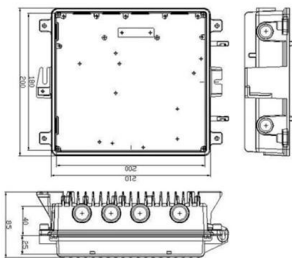

Wall Mounted Distributors

Wall Mounted Distributors are Power Distribution Units (PDU/ Distros) with quick and simple installation that saves time. Customized solutions available.

[Contact Us](#)

Electrical Box Mounting Brackets at Lowes

Find electrical box mounting brackets at Lowe's today. Shop electrical box mounting brackets and a variety of electrical products online at Lowes .

[Contact Us](#)