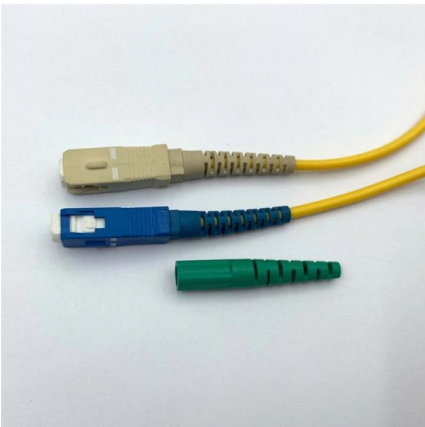

Accessories for mounting and junction boxes

Wall clamps AS8.13 are used for attaching mounting boxes AU3.2 or AU5.2 to a 12-13 mm thick board wall. The box is pushed through the hole from behind of the

[Contact Us](#)

How to Choose the Right Wall-Mount Box for Compact

Discover how to select the perfect wall-mount box for machinery and control panels. Learn about footprint optimization, IP rating selection, and

[Contact Us](#)

Pre-Terminated Patch Panel

- Standard 19" width
- Max 144 fibers in 1U
- Ultra-High Density Ready

StarTech 28-Inch Wall-Mount Media Enclosure,

Amazon : StarTech 28-Inch Wall-Mount Media Enclosure, Cable Management Box for Network Distribution, Structured Media Enclosure :

[Contact Us](#)

Box Mounting Brackets

Box Mounting Brackets The box mounting bracket attaches boxes to wood or metal studs.

[Contact Us](#)