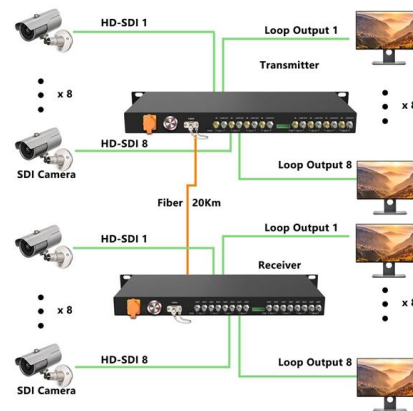

Best Wall Mount Brackets for Electrical Boxes and Low Voltage

October 26, 2025 Finding the right wall mount bracket for electrical boxes can streamline remodeling projects, improve safety, and deliver a clean, professional finish. This guide highlights five top options

[Contact Us](#)