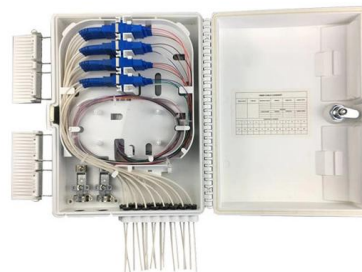

Distribution Box, Distribution Board for Power

Normally, a main switch, and in recent boards, one or more residual-current devices (RCDs) or residual current breakers with overcurrent protection (RCBOs) are also

Control systems and distribution boards

Control stations made of stainless steel Series 8150 Control and distribution boxes made of stainless steel Series 8150 TRANBERG® Junction Box for Heat Tracing / De-Ice - Pipe Mounted Series

[Contact Us](#)

AC DISTRIBUTION BOX WITH CHANGE OVER

R 1,790.00 AC Switch-Over Box 1 Phase 12Way Pv Box Eskom in With AC Surge Arrestor AC Breaker 63A 2P Change over Switch between Eskom and Inverter

[Contact Us](#)