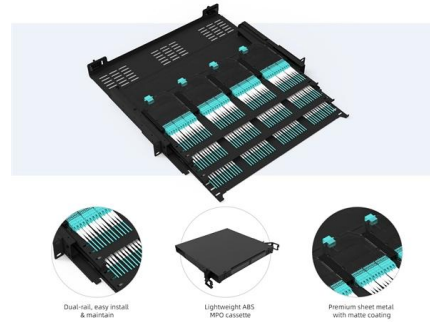

Pre-Terminated Patch Panel

- Standard 19" width
- Max 144 fibers in 1U
- Ultra-High Density Ready

Control and distribution boxes made of stainless steel Series 8150

R. STAHL Series 8150 control and distribution boxes are made of brush-finished stainless steel (1.4301, AISI 304 or 1.4404, AISI 316L) and are extremely robust: High-quality seal materials make them

[Contact Us](#)