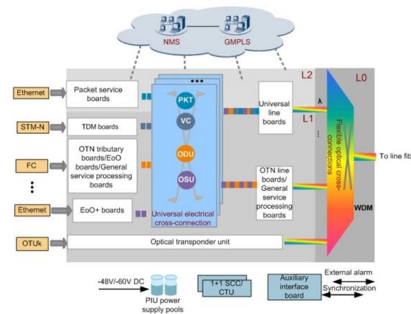

### Premium Distribution Boxes & Enclosure , Isupply Electrical

Distribution Boxes & Enclosure Keep your electrical installations organised, protected, and compliant with premium distribution boxes and enclosures

### RD news , SSL UC1 Plugin controller

UC1 is a hardware plug-in controller like no other. Dedicated knob-per-function Channel EQ and Dynamics controls, centre section featuring full Bus Compressor

[Contact Us](#)