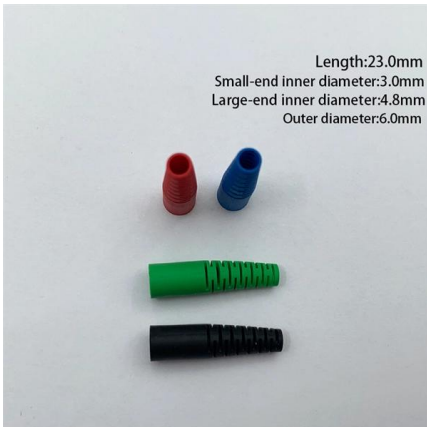

Lion Electric Surface-Mounted Distribution Box, 12 Modules, 1 Row

It has IP40 rated. Thanks to the included accessories, the power box is easy to assemble. Halogen-free, so no toxic fumes are released in case of fire. The fuse box has a lockable cover. When constructing,

[Contact Us](#)

Premium Distribution Boxes & Enclosure , Isupply Electrical

Distribution Boxes & Enclosure Keep your electrical installations organised, protected, and compliant with premium distribution boxes and enclosures

[Contact Us](#)

RD news , SSL UC1 Plugin controller

UC1 is a hardware plug-in controller like no other. Dedicated knob-per-function Channel EQ and Dynamics controls, centre section featuring full Bus Compressor

[Contact Us](#)