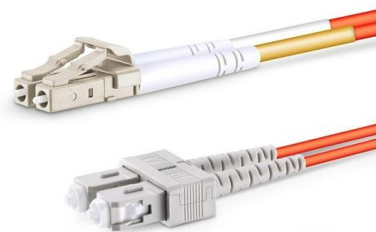

Septic Tanks, Distribution Boxes, and Chamber Leaching Systems Approved

Septic Tanks, Distribution Boxes, and Chamber Leaching Systems Approved for Use in Santa Cruz County Distribution Boxes: Installation Procedures and Approved Models A distribution box is used

[Contact Us](#)