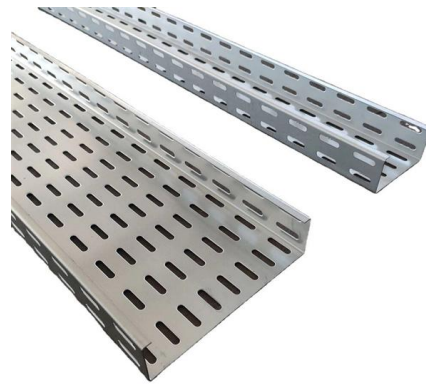

Functions

Power distribution boxes are used in commercial and residential buildings and are part of the electrical system, also known as switchboards.

[Contact Us](#)

Riley

Hier sollte eine Beschreibung angezeigt werden, diese Seite lässt dies jedoch nicht zu.

[Contact Us](#)

Distribution Box: Types and Functions , Axis-Electricals

A distribution box ensures that electrical supply is distributed in the building, also known as a distribution board, panel board, breaker panel, or electric panel.

[Contact Us](#)