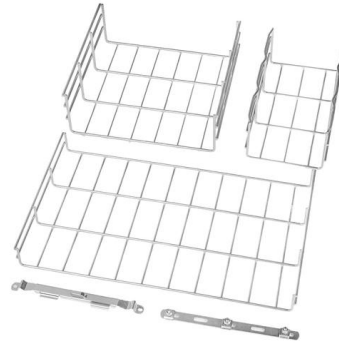

# **Distribution box outer shell lined with plastic**

## Distribution box outer shell lined with plastic

---

### IP65 ABS Distribution Protection Box, 12 Way Waterproof Circuit

The entire shell of the plastic junction distribution box is insulated design, and the surface is a transparent gray cover. You can observe the switch status without opening the switch.

### smseace Distribution Protection Box, ABS Plastic Transparent Cover

Product name: Distribution protection box (design of 8 ways circuit breakers) Material: The shell is made of ABS plastic, the cover is made of transparent PC, the sealing ring is made of silicon rubber, and