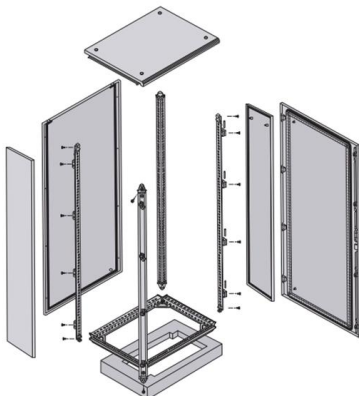

Outdoor Waterproof Enclosure Box - TSM