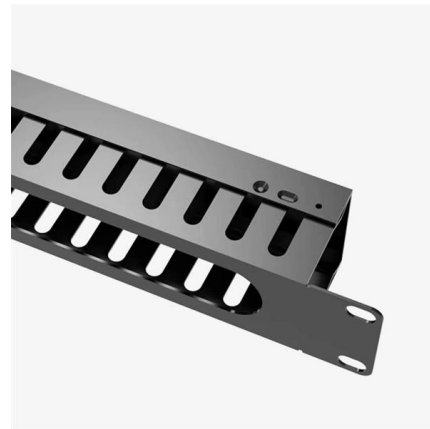

## Waterproof Electrical Junction Box Hinged Shell

Waterproof Electrical Junction Box Hinged Shell Distribution Enclosure for Indoor Outdoor Electrical Projects ABS Plastic Transparent Clear Cover

[Contact Us](#)