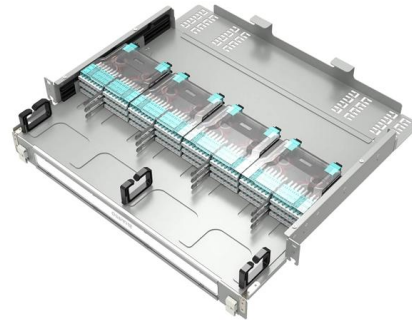

Distribution box mls

Overview

The MLS-2AC2 power distribution box has a male and female connector to allow daisy-chaining. Includes terminals for grounding. No queries yet, leave the first! cabinet of electrical distribution, for recessed assembly, with smoked transparent lid and ergonomic opening and. FSR's Modular Linx System elegantly distributes two 20 amp AC power circuits creating a relocatable & reusable modular power system.

Modular Linx System Spec Sheet LIT1805C

The MLS-2AC2 power distribution box has a male and female connector to allow daisy-chaining. It provides two 20 amp NEMA 5-20R outlets, each connected to a separate circuit.

[Contact Us](#)

What Is an MLS?

What is an MLS and how does it work on Zillow? We help explain the purpose and function of these important real estate networks.

[Contact Us](#)

MLS

The MLS-2AC2 power distribution box has a male and female connector to allow daisy-chaining. It provides two 20 amp NEMA 5-20R outlets, each connected to a separate circuit.

[Contact Us](#)

2007 Upper Deck MLS Soccer Hobby Box - Prince

2007 Upper Deck MLS Soccer Hobby Box Configuration: 20 boxes per case. 36 packs per box. 10 cards per pack. CONTENT HIGHLIGHTS* 1 insert card (Goal)