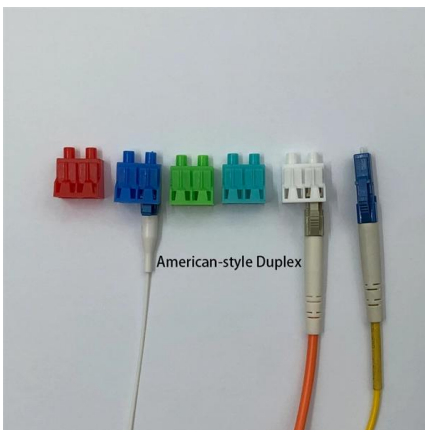

Box distribution cabinet to recess 24 elements MLS series modules

Adajusa sale of electrical material: Distribution cabinet 24 elements for recessing MLS series ? Large stock ? Shipping 3-5 days

[Contact Us](#)

Modular Linx System Spec Sheet LIT1805C

DISTRIBUTION BOX The MLS-2AC2 power distribution box has a male and female connector to allow daisy-chaining. It provides two 20 amp NEMA 5-20R outlets, each connected to a separate circuit.

[Contact Us](#)

MLS Adding and Editing Listings

MLS Adding and Editing Listings Launch Transaction Desk from either the STELLAR MLS Login page or from the External Links in Matrix.

[Contact Us](#)

Distribution Box Guide: Types, Components & Solutions

Understand distribution boxes (DB boxes) in 5 minutes. Learn about types, components, functions, and uses. Find the perfect DB box for your needs.

[Contact Us](#)