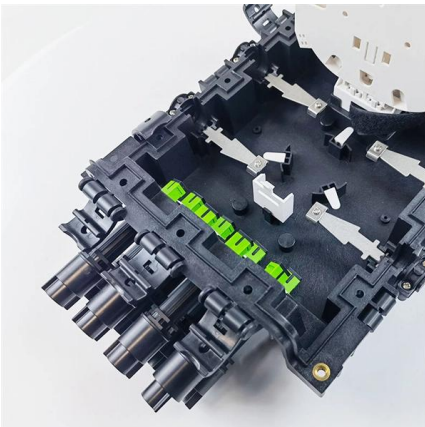

Distribution Cages and Trucks

Hazardous Distribution Cages with Open Front - Steel Shelves are specialised mobile cages designed for the safe and efficient transport of hazardous materials

[Contact Us](#)