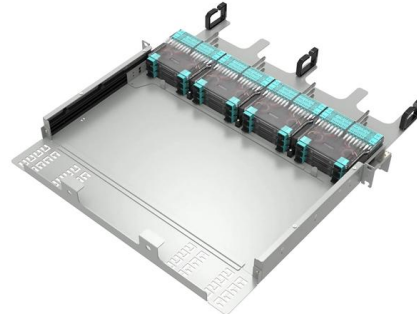

Explosion proof Lighting Power Distribution Box

Explosion proof Lighting Power Distribution Box, products shock-resistant and durable, energy-saving and environmentally friendly, models and styles are

[Contact Us](#)

Explosion-proof illumination (power)