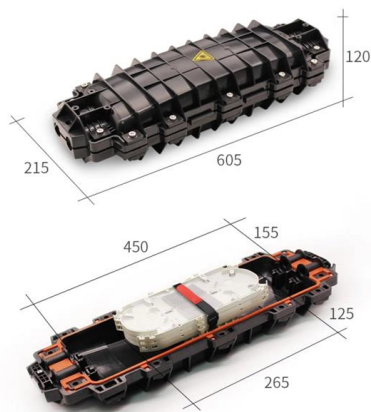

XL3-N 250 3-phase distribution boards

n Dimensions Flush-mounting distribution boards
1: For XL3-N 250 distribution boards only 2: For
XL3-N 250 distribution boards only 211

[Contact Us](#)