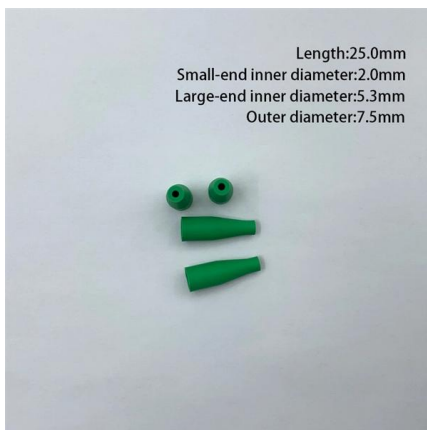

Distribution box circuit breaker clips

Electrical Panel Lockout (Standard) Kit

- o Comes with a brass padlock and reusable tag
- o Additional accessories available for boxes with no screws
- o For use on 14"-20" inch wide breaker boxes
- o Constructed

[Contact Us](#)

Power Distribution & Circuit Protection

Circuit breakers are grouped in breaker boxes or electrical panels and come in single-pole or double-pole options. A ground-fault circuit interrupter circuit

[Contact Us](#)

Plastic Transparent Cover, Power Distribution Box for Circuit Breaker

About this item MULTIFUNCTIONAL: This power distribution box is designed for 9-12 ways circuit breaker, can be widely used. EASY TO INSTALL: This circuit breaker distribution box can be easily

[Contact Us](#)

Circuit Breaker Clips

Explore a wide range of our Circuit Breaker Clips selection. Find top brands, exclusive offers, and unbeatable prices on eBay. Shop now for fast shipping and easy returns!

[Contact Us](#)