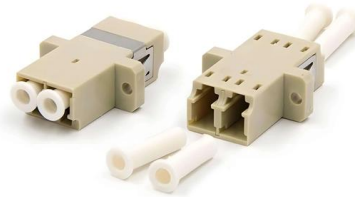

Panel circuit directory Breaker Box Parts at Lowes

Find Panel circuit directory breaker box parts at Lowe's today. Shop breaker box parts and a variety of electrical products online at Lowes .

[Contact Us](#)

Amazon : Circuit Breaker Enclosure

Add to cart 5 Way Circuit Breaker Box, IP65 Distribution Protection Box with Din Rail Abs Plastic Breaker Box Cover Miniature Electrical Breaker Box Enclosure for Indoor Outdoor Wall 100+ bought

[Contact Us](#)

Swe-Check: The Fuse Warehouse. View our Range Online.

Trusted Supplier of Fuses, Fuse Holders and Circuit Breakers. Looking for fuses, fuse holders, automotive circuit breakers or automotive power distribution units. We specialise in circuit protection

[Contact Us](#)