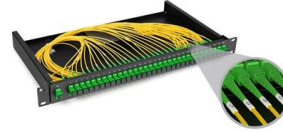

Light Box Materials: Level 1

Light Box Materials: Level I, help teach basic visual skills, eye-hand coordination, and simple matching skills.

[Contact Us](#)