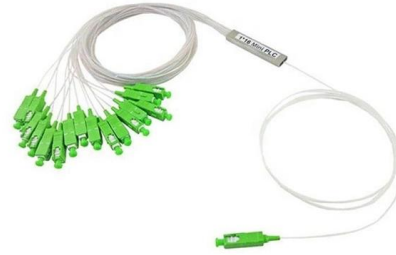

Courses 2025-26 , Caltech Academic Catalog

Prerequisites: Ae/ME 118, or equivalent. Overview of probability and statistics, and the Maxwell-Boltzmann distribution. Overview and elements of Quantum Mechanics, degenerate energy

[Contact Us](#)