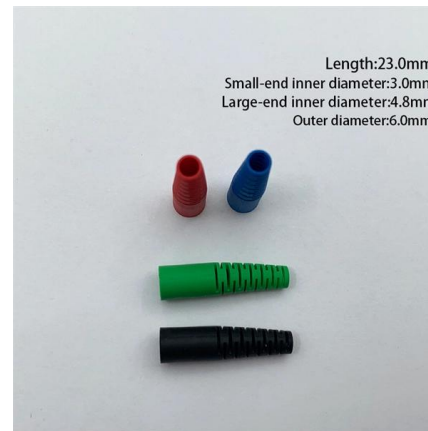

Understanding Cross Arms in Electrical Systems: A Complete Guide

Cross arms are crucial components in electrical systems, providing structural support and facilitating the connection of overhead power lines. Understanding how these elements function can greatly

[Contact Us](#)