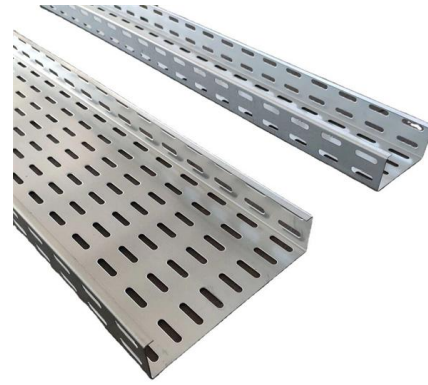

[Contact Us](#)

The Definitive Crossarm Brace Product Guide

This helps provide extra lateral support which prevents bending of the crossarm. H-frame brace - this consists of two diagonal rods like the double diagonal brace which provides stability to the crossarm.

[Contact Us](#)

Electrical Cross Arms in Transmission Line & Overhead I

In addition to providing support, cross arms play a crucial role in enhancing stability and load distribution across transmission structures. They help distribute the

[Contact Us](#)

MV Crossarms , Ensto

Ensto crossarms are designed to meet the requirements of the network with respect to tension forces, angles and conductor clearances. They are designed for

[Contact Us](#)