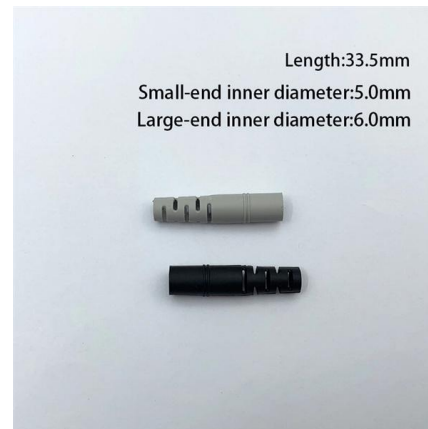

Distribution Box: Key Features, Applications, and

What Is Distribution Box? Distribution boxes, alternatively referred to as distribution cabinets or motor control centers, play a vital role in low-voltage

[Contact Us](#)