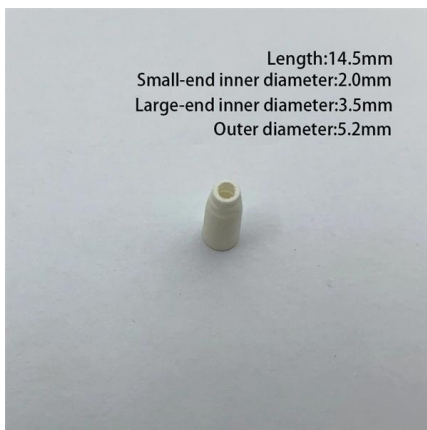

Distribution Box Cabinet Production

Box Production Process for Electrical Enclosures

The box production process for electrical enclosures is a systematic workflow ensuring the manufacturing of high-quality electrical boxes, meter

[Contact Us](#)

Automatic Power Distribution Box Production Line

This production line is equipment for production of distribution boxes. The strip coil to be processed is manually placed on the uncoiler, and then corrected and tensioned.

[Contact Us](#)

Wall mounted steel enclosure production line

Wall mounted steel enclosure roll forming machine production line for electric box outdoor indoor cabinet panel forming and enclosure bending. 1, Steel enclosure

[Contact Us](#)

Power Distribution Boxes Explained Simply

Learn what a power distribution box is, how it works, key components, types, and why it's vital for safe and efficient electrical systems.

[Contact Us](#)