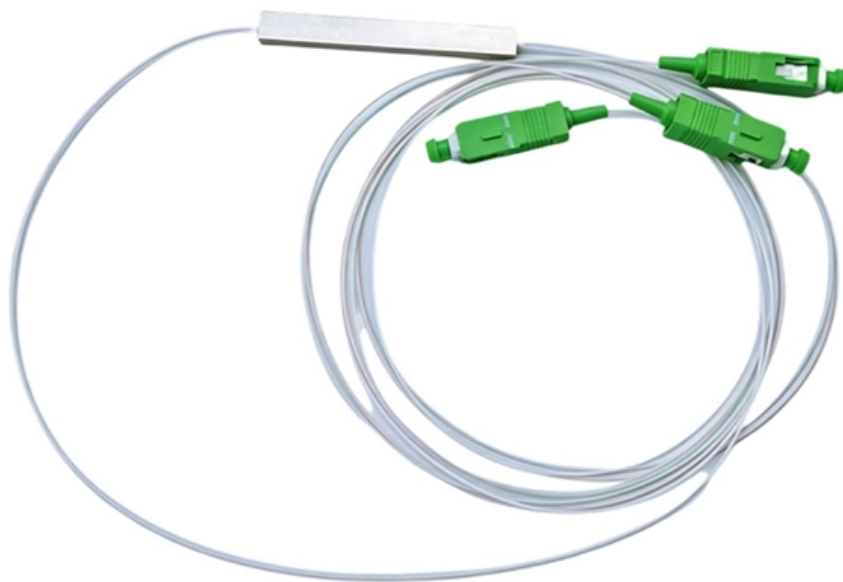

# **Distribution Box Brass Cabinet**

### **GLOGLOW Terminal Distribution Box, PA Nylon, 2-Level Junction Box**

Item Type: Terminal Distribution Box Model: 2-level junction box 207 Rated Current: 125A Rated Voltage: 500V Type: Terminal block / Wiring block (strip) Product Outlet: 2 input 12 output Number of

### **Distribution cabinet 63A**

A 63A distribution cabinet is designed to distribute electricity safely on construction sites. It provides power to various equipment via 63A, 32A and 16A sockets.

[Contact Us](#)