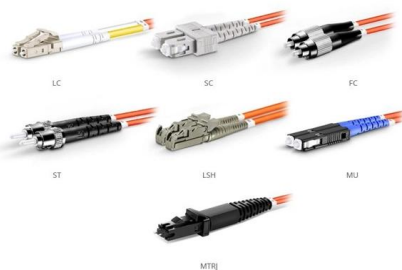

OM1 Fiber Patch Cable Family