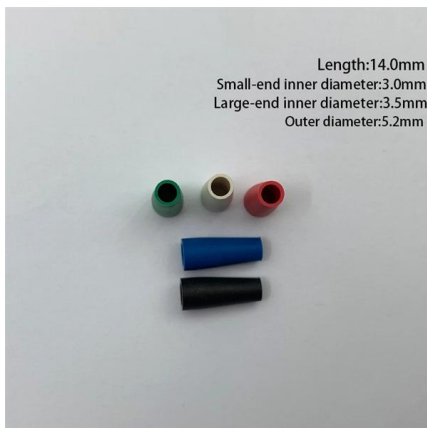

A06-72138-016 Genuine Freightliner Powernet Distribution Box

People who viewed this item also viewed FREIGHTLINER Auxillary Power Distribution Module fuse box A06-72138-013 $94.95 Free delivery

[Contact Us](#)