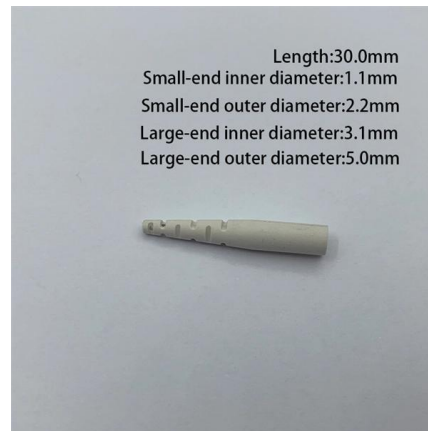

Polylok Roto-Flow Distribution Box Flow Equalizer for 3" Pipe

3050-3 - A SIMPLE SOLUTION TO EQUALIZE FLOW FROM A DISTRIBUTION BOX! The Roto-Flow is a fast and easy low cost solution to regulate the flow

[Contact Us](#)