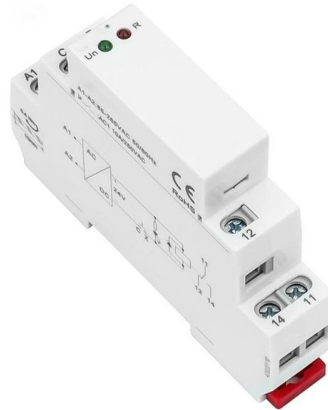

Distribution Box 3050

Overview

The Metway TerminaLED S 3050 allows series-connected LEDs to be wired up quickly and easily, using standard 2-core cable. Deliveries within Germany take 2-3 days beginning after receipt of payment, for deliveries to invoice beginning with the shipment, for deliveries to cash on delivery beginning with receipt of order. You only need two things for installation - a twin cable and terminaLED® - and then you are ready to start with the quick installation of your LED spots. Ideally suited for LED lighting in kitchens, furniture, trade show booths and many other applications. Durable ABS Plastic Build: Lightweight yet sturdy construction ensures long-lasting performance while allowing seamless. Our flexible distribution boxes enable reliable, decentralised signal transmission and power transmission up to protection class IP67 - wherever passive distribution boxes are required. Often times a series of LED spots are created using pre-assembled cables with LED plug connectors and distributors.

[Contact Us](#)

3050 Distribution Box for High Power LEDs Connected

The Metway TerminalLED S 3050 allows series-connected LEDs to be wired up quickly and easily, using standard 2-core cable. The innovative Y-distribution box

Buy Adels Contact LED Distribution Box, IDC, 3 Poles, 150V, 6A, 0.34 0.5mm², Light Grey. Shop our latest DIN Rail Terminal Blocks offers. Free Next Day Delivery available.

[Contact Us](#)

Polylok Roto-Flow Distribution Box Flow Equalizer for 4"

Lewis Bins DC3050-XL

The LEWISBins+ DC3050-XL Specifications:
Series: DC3000 Product Type: ESD Divider Box
Applications: Commercial, Industrial, Electronics, Healthcare Markets, Assembly, Fabrication,

[Contact Us](#)