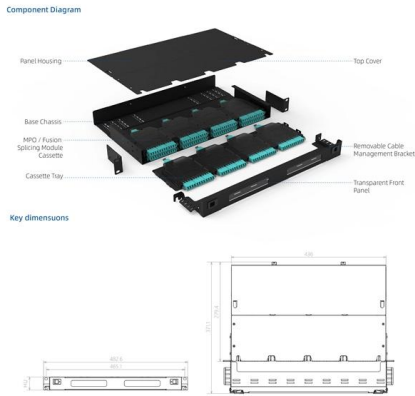

Sicherungskasten

Various versions of distribution boxes, a large selection of materials, voltage ranges, rated currents and IP protection types / protection classes for indoor and outdoor use, as well as a wide range of

[Contact Us](#)

terminaLED® P 3050

terminaLED® P 3050 - triple distribution box for LED spots in parallel connections Technical data

[Contact Us](#)