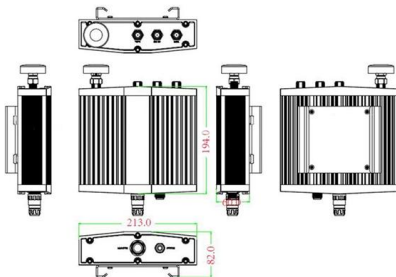

Mechanical drawing