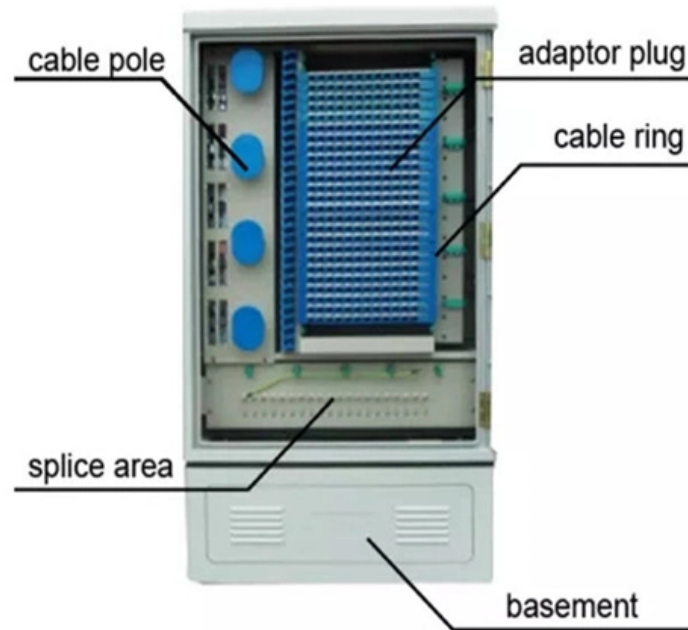

Distribution Box 250

Distribution Box 250

UKK-250A DIN Rail Distribution Box

UKK-250A DIN Rail Distribution Box - Universal Terminal Block Enclosure with Transparent Cover, 250A Current, 120mm² Input, for Electric Cabinets & Power Systems

[Contact Us](#)

125/250V 50A Temporary Power Box 4-Circuit 4

Products Power Management Temporary Power Distribution 125/250V 50A Temporary Power Box 4-Circuit 4 Receptacle 125V/20A 5-20Duplex GFCI U

Womens sweaters + FREE SHIPPING , Zappos

250A Brass Distribution Terminal Box Distribution Terminal Block - 1-pole, 11-way, 250 A is a 250A single-pole modular distribution terminal block designed for high

[Contact Us](#)

Square D(TM) Homeline(TM) 50 -Amp 2-Space 4-Circuit Spa