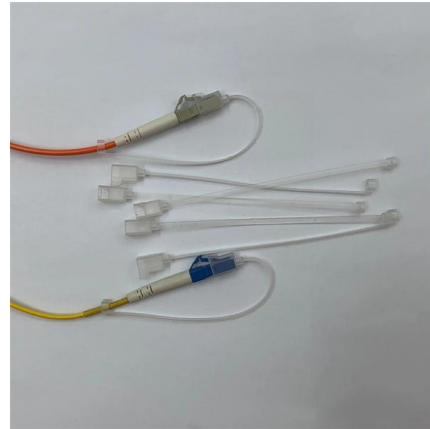

[Contact Us](#)

Fiber Distribution Boxes for plc 1*8 splitter

16 Ports Distribution Box Fiber optic fiber optical terminal box, termination box is applicable PLC Splitter/ coupler to a terminal access links FTTH access system.

[Contact Us](#)

Automation for a Changing World Delta IP55 Fan and Pump Drive

The CFP2000 is equipped with a built-in EMC filter and a DC choke. This design replaces the need for an electrical distribution cabinet and saves space for other devices, while providing the benefits of