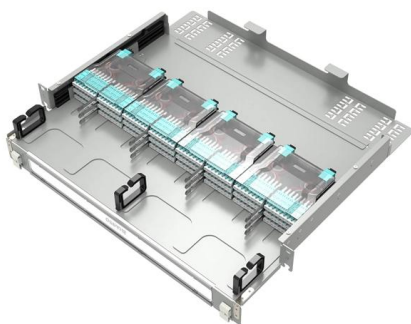

Quick Select Product Guide

Terminal and Junction Boxes To protect signal and power distribution networks from harsh ambient conditions and explosion hazards, flameproof terminal boxes and junction boxes are designed for

[Contact Us](#)