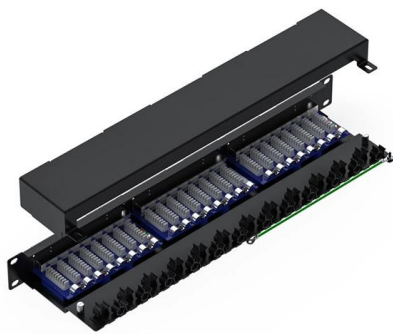

AC Air Distribution Boxes

Engineered for efficient cooling and even air circulation, Lippert RV AC air distribution boxes are the essential link between your rooftop AC unit and the living space

[Contact Us](#)

gesis® RAN DISTRIBUTION BOXE

for this: distribution boxes. Our system distribution boxes offer the perfect installation space for a wide range of applications, from pure power and data distribution to room automation applications and

[Contact Us](#)

CCTV Power Supply Box, Power Distribution Box for CCTV

CCTV Power Supply Box, Power Distribution Box for CCTV A CCTV power supply box, also known as a power distribution box, allows surveillance system installers

[Contact Us](#)