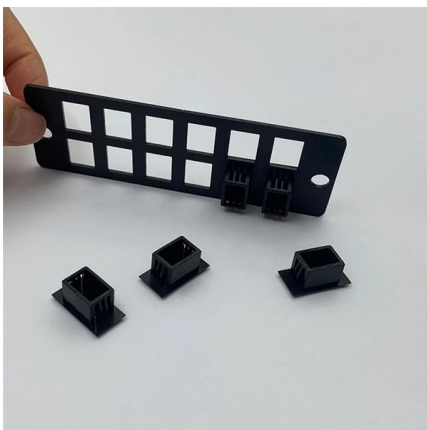

Enclosures and Power Distribution at B& Q

Buy Enclosures at B& Q - Free standard delivery on orders over £75. Inspiration for your home & garden. 100s of help & advice articles. Open 7 days a week.

[Contact Us](#)