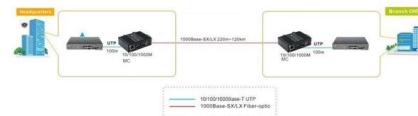

How to deal with Dirty Electricity

The next essential step is to work out how much of the dirty electricity is created by devices within your home, and how much is coming in directly from your electricity supplier.

[Contact Us](#)