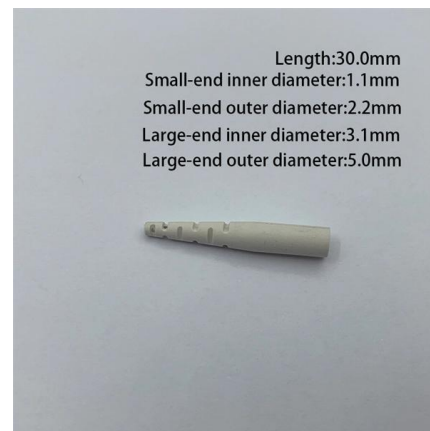

Dirty Electricity: What Is It and What Can You Do about It?

Discover the common causes of dirty electricity in your home, from LED lights to solar inverters. Learn how modern electronics create electrical

[Contact Us](#)

What Is the Difference Between a Clean & Dirty

A dirty electrical outlet is one that connects to a noisy electrical supply. When other frequencies are added -- noise -- the supply is said to be dirty. Electromagnetic

[Contact Us](#)

Best Whole House Dirty Electricity Filter: Protect Your

The larger the home, the more area and space that needs to be looked at in our homes for dirty electricity increases. The list of items that

[Contact Us](#)

MORE CASES PRESENTATIONS

The Complete Guide to Distribution Box: Installation, Types & More

Blog The Complete Guide to Distribution Box: Installation, Types & More By Admin Aug 2, 2025 No Comments # distribution box Introduction Electrical systems power our homes, offices, and

[Contact Us](#)