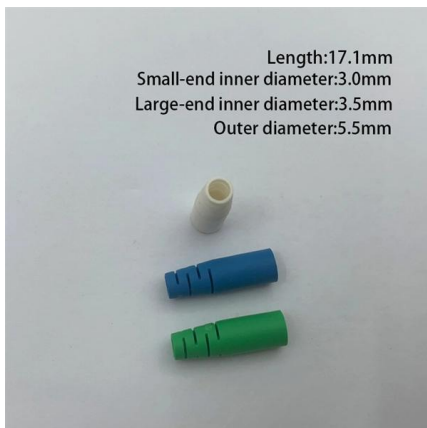

High-Speed Data Transmission with Fiber Optic Splice

Fiber-optic splice boxes ensure continuously reliable data transmission in real-time via fiber optics, enabling cloud-based technologies such

[Contact Us](#)