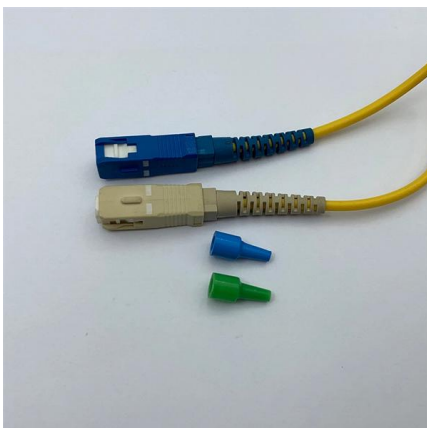

Fibre optic cable distribution , Splice boxes , LAPP Online Shop

Our splice boxes are used to securely connect and distribute fibre optic cables by protecting spliced glass fibres from external influences. They also enable easy maintenance and repair of the fibre optic

[Contact Us](#)