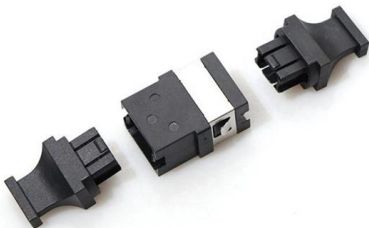

## Fiber Optic Splice Boxes

Types of Splice Boxes A splice box is a protective enclosure used to house and safeguard electrical or fiber optic connections. These boxes play a critical role in maintaining signal integrity, preventing