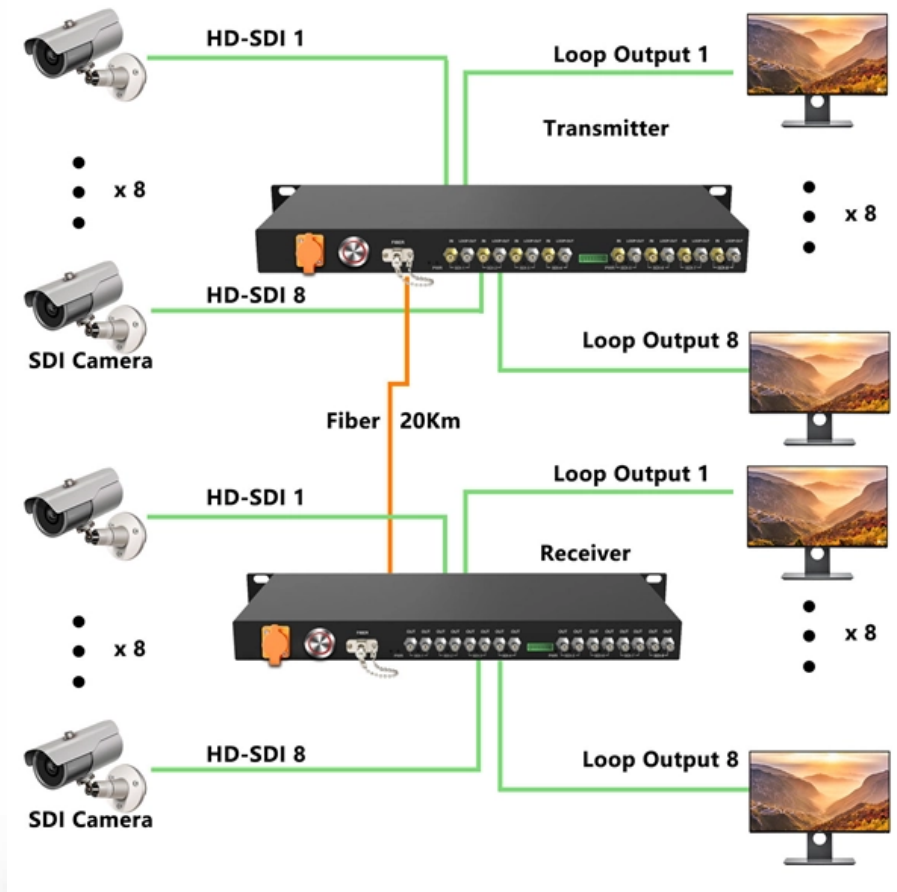

Direct Sales of Russian Fiber Optic Splice Boxes and Accessories